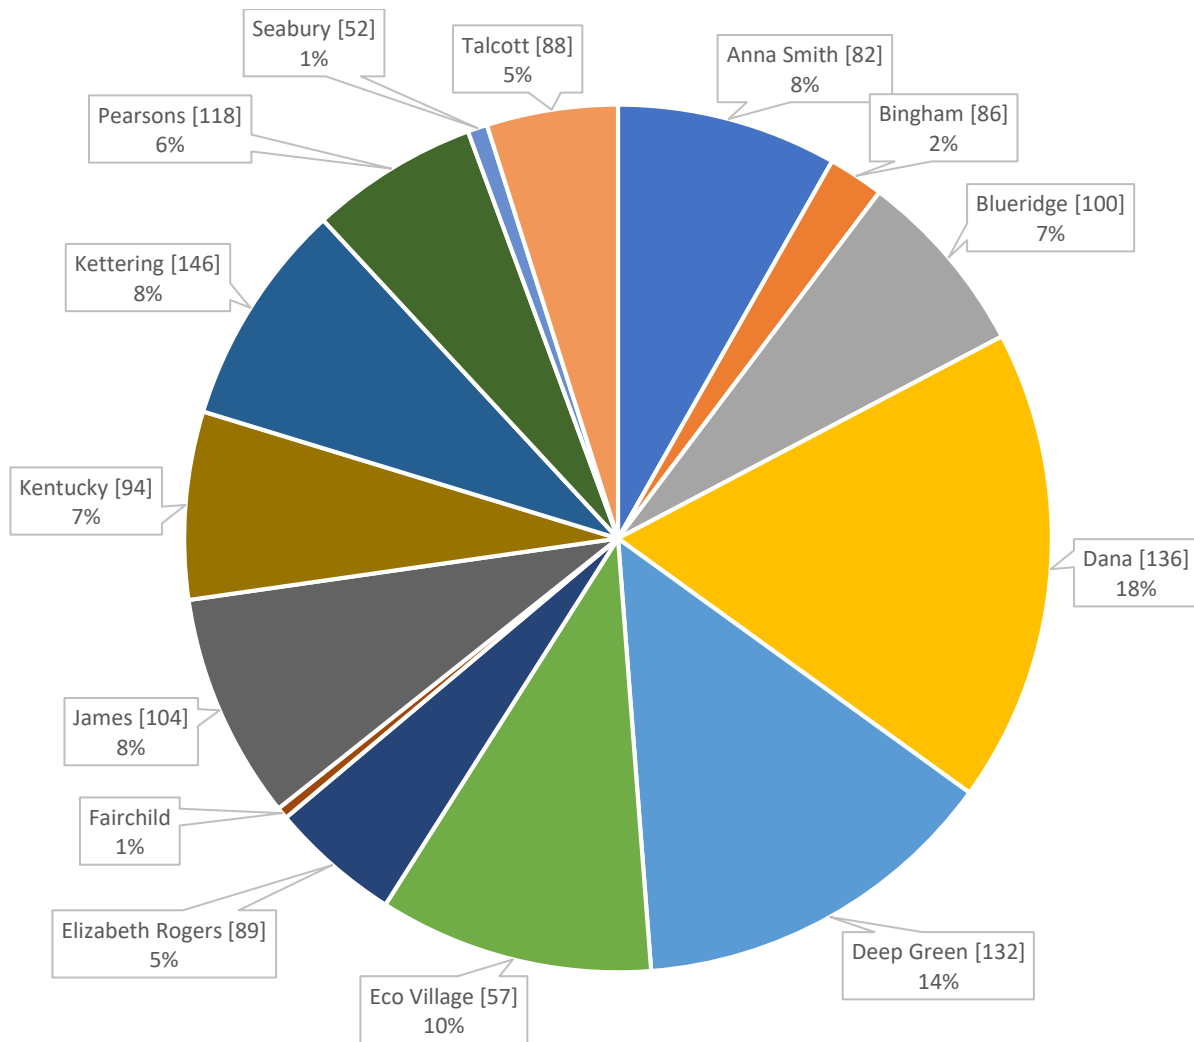

# Berea College Network Factbook

September 2018

In this document can be found the monthly Internet statistics displayed in a format intended to show the general details of the College's Internet usage as well as a basic overview of the technology used to access the Internet.

## Internet Traffic sorted by Residence Hall

\* The number in parenthesis after the building name represents the number of students in that building.

# Internet Bandwidth Usage Comparison

## September 2018