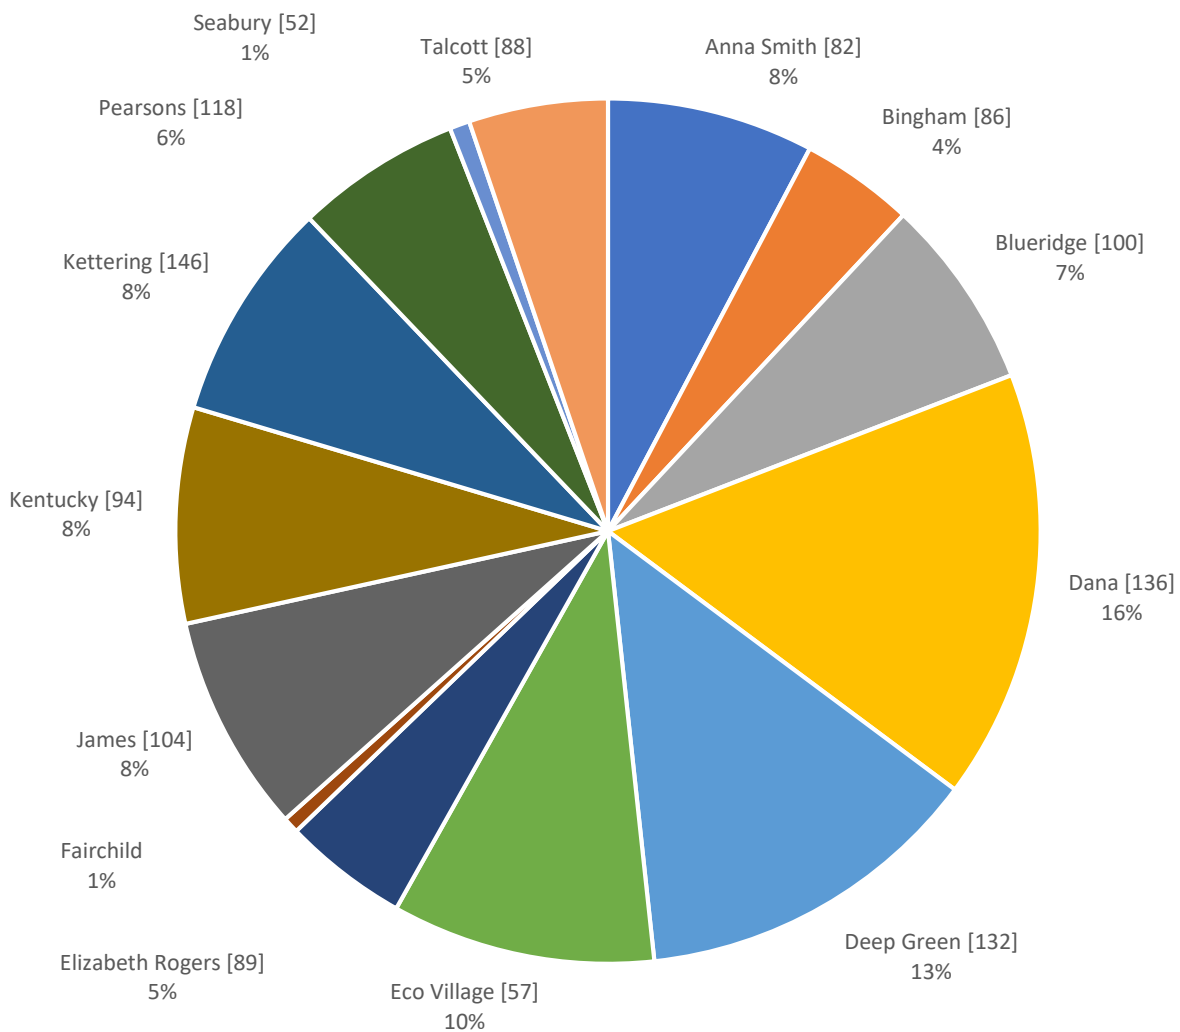

Berea College Network Factbook

October 2018

In this document can be found the monthly Internet statistics displayed in a format intended to show the general details of the College's Internet usage as well as a basic overview of the technology used to access the Internet.

Internet Traffic sorted by Residence Hall

* The number in parenthesis after the building name represents the number of students in that building.

Internet Bandwidth Usage Comparison

October 2018