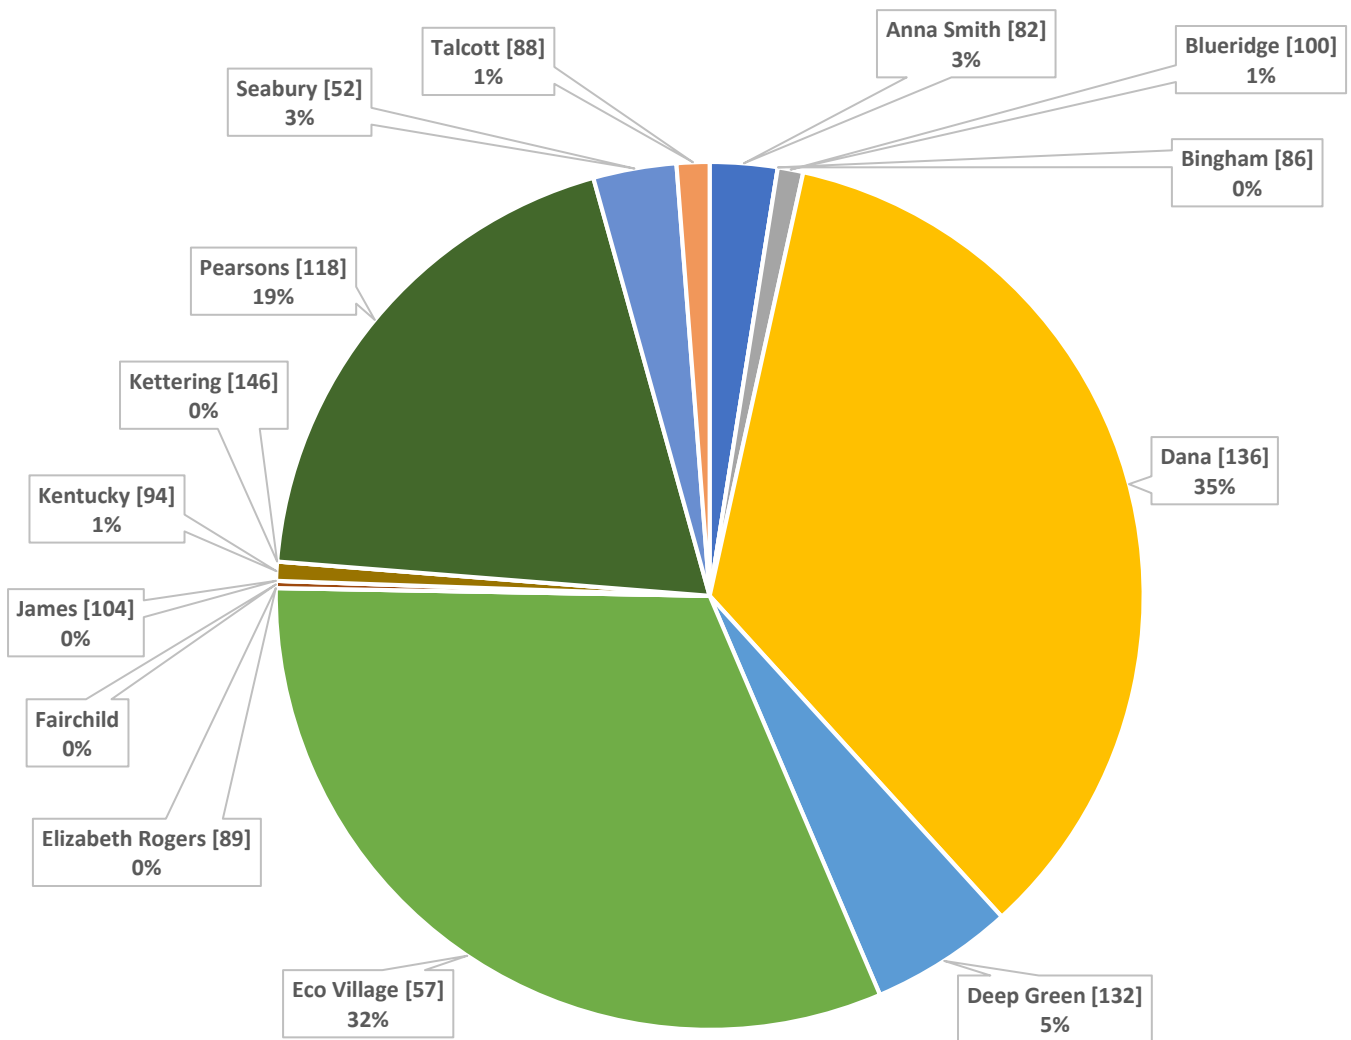

Berea College Network Factbook

June 2018

In this document can be found the monthly Internet statistics displayed in a format intended to show the general details of the College's Internet usage as well as a basic overview of the technology used to access the Internet.

Internet Traffic sorted by Residence Hall

* The number in parenthesis after the building name represents the number of students in that building.

Internet Bandwidth Usage Comparison

June 2018