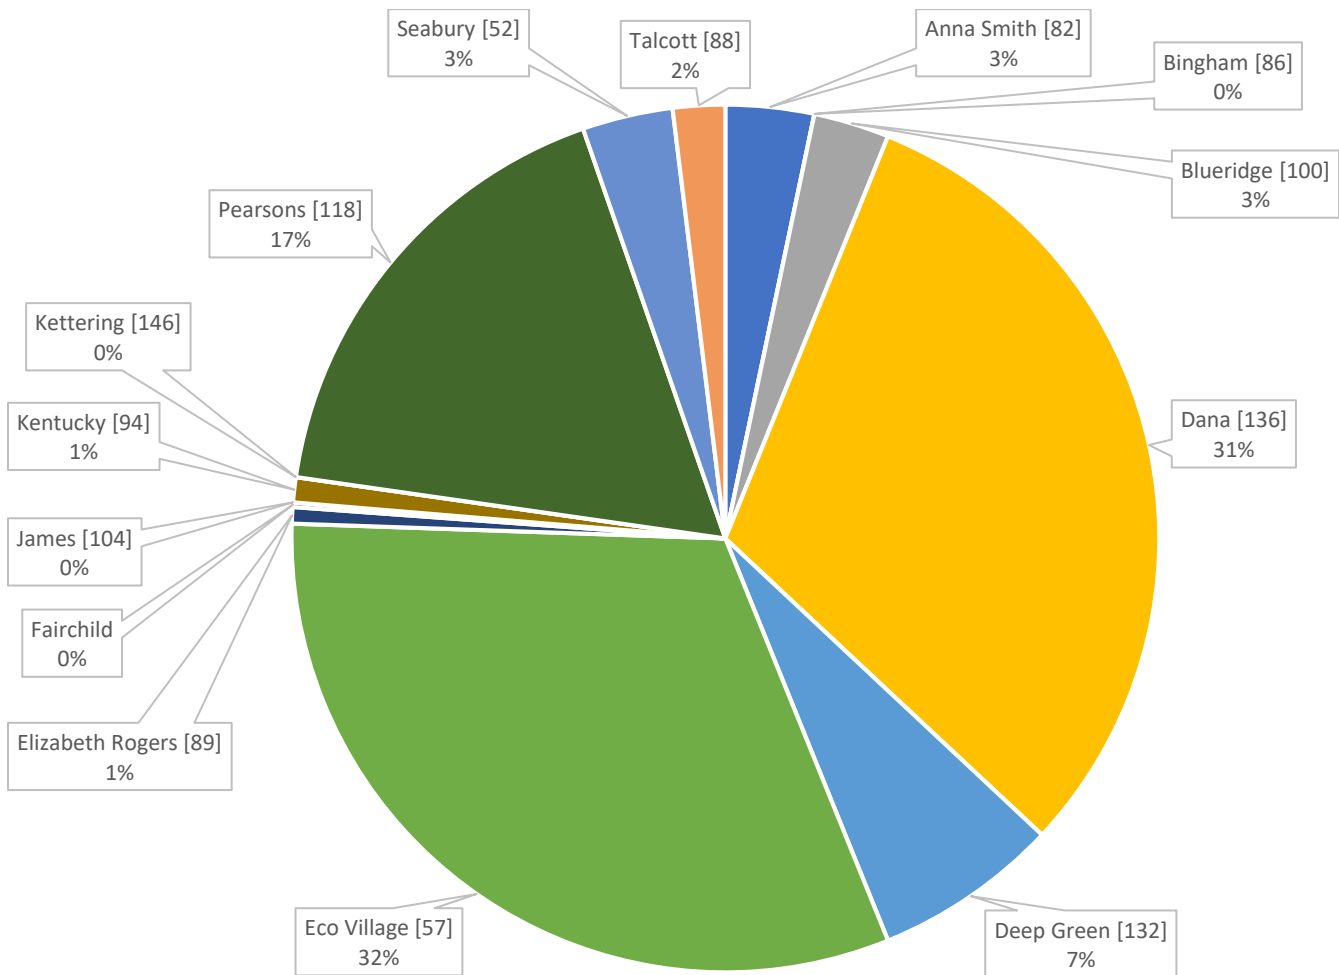

# Berea College Network Factbook

July 2018

In this document can be found the monthly Internet statistics displayed in a format intended to show the general details of the College's Internet usage as well as a basic overview of the technology used to access the Internet.

## Internet Traffic sorted by Residence Hall

\* The number in parenthesis after the building name represents the number of students in that building.

# Internet Bandwidth Usage Comparison