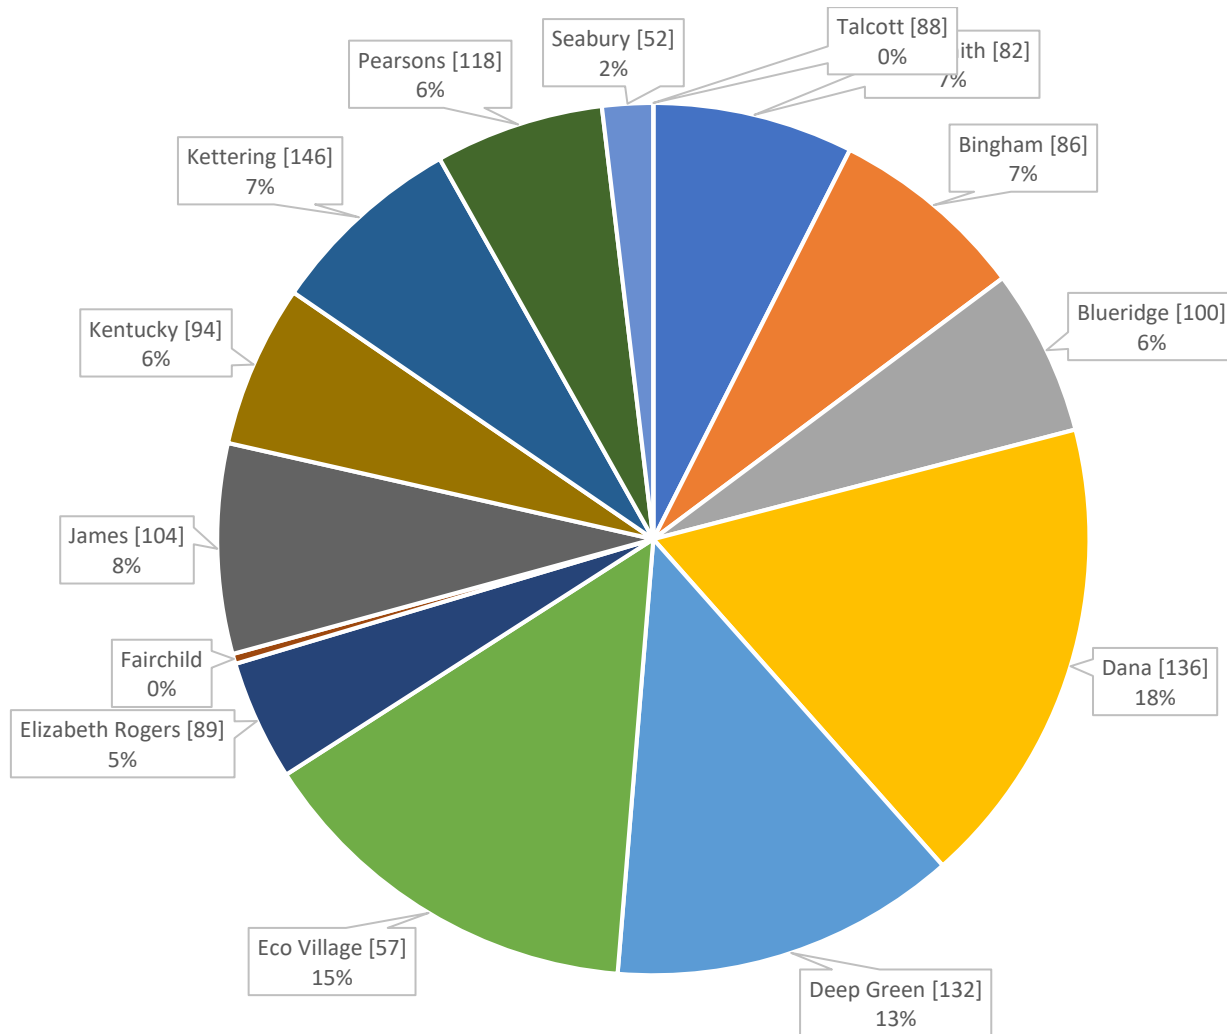

Berea College Network Factbook

August 2018

In this document can be found the monthly Internet statistics displayed in a format intended to show the general details of the College's Internet usage as well as a basic overview of the technology used to access the Internet.

Internet Traffic sorted by Residence Hall

* The number in parenthesis after the building name represents the number of students in that building.

Internet Bandwidth Usage Comparison

August 2018