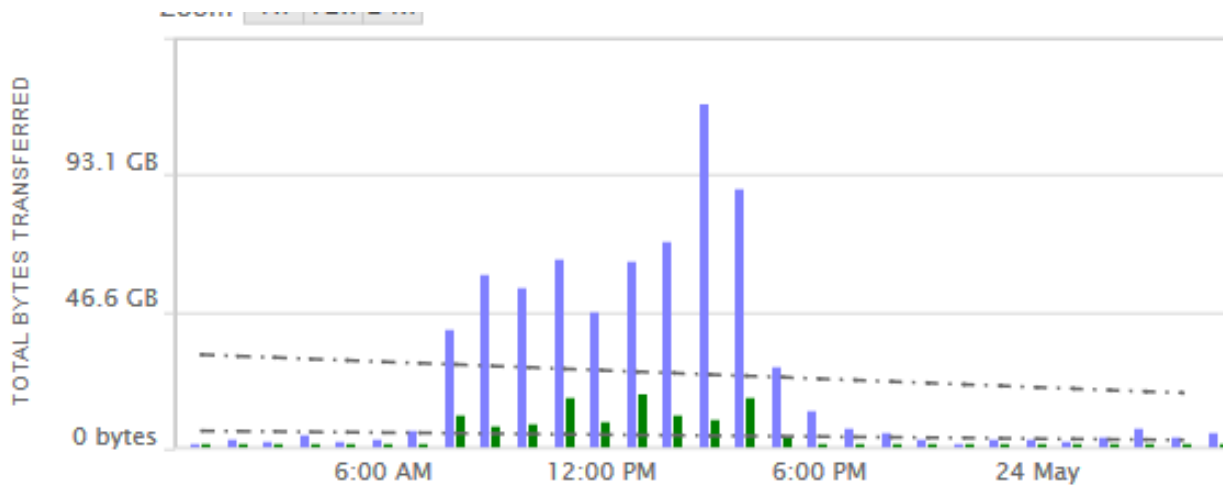

Classrooms/Library/Offices Internet Connection

Purple bars = Download traffic

Green bars = Upload traffic