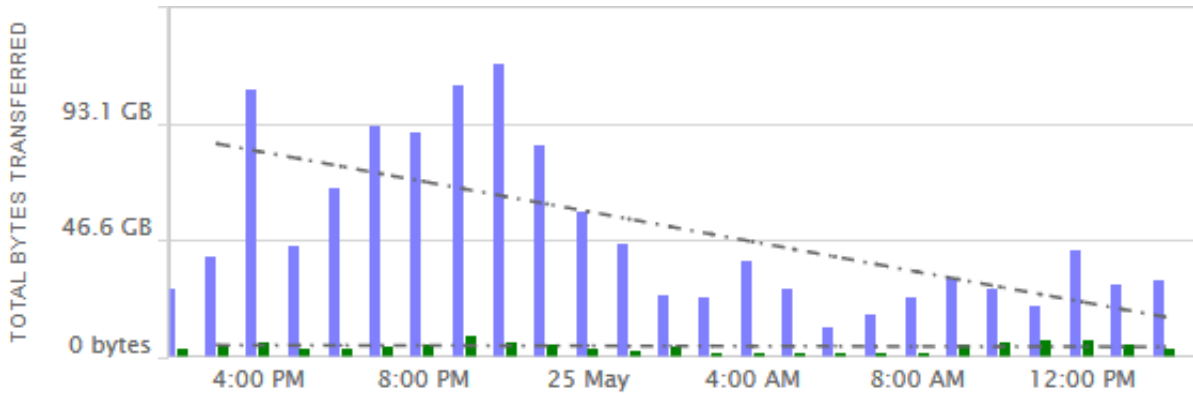

## Daily Internet Usage

May 2018

### Residential Internet connection

### College Classrooms/Library/Offices Internet Connection

*Purple bars = Download traffic*

*Green bars = Upload traffic*

## Typical 24 hour period Internet usage May 2018