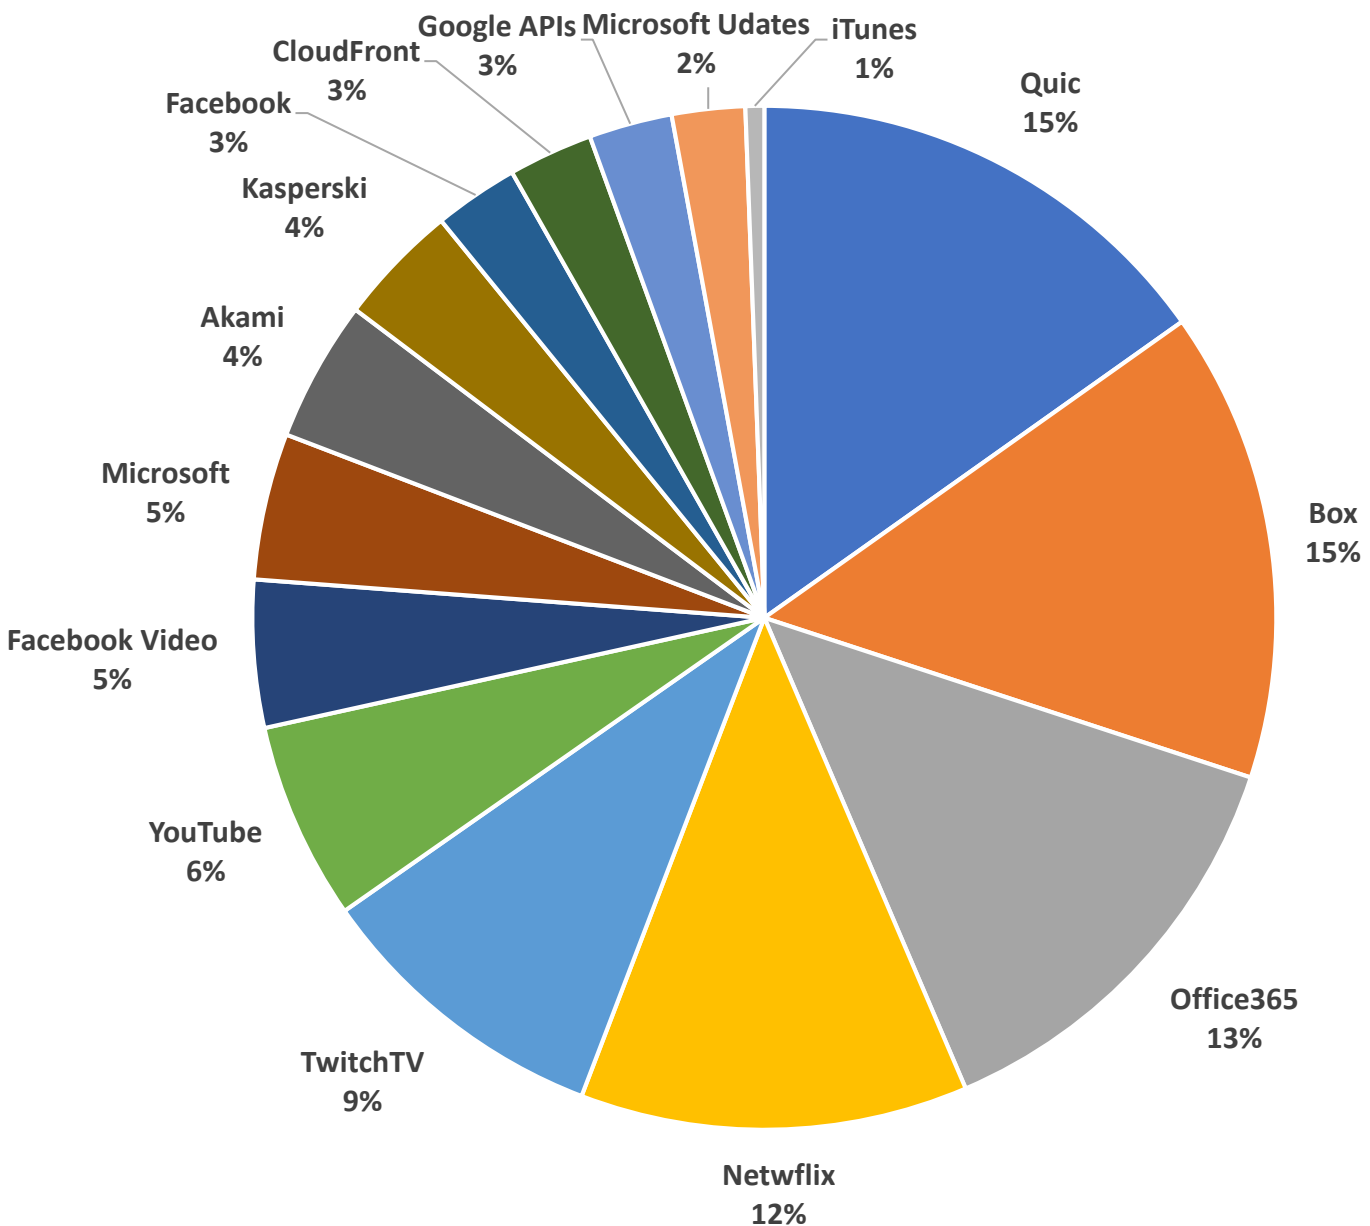

# Berea College Network Factbook

May 2018

In this document can be found the monthly Internet statistics displayed in a format intended to show the general details of the College's Internet usage as well as a basic overview of the technology used to access the Internet.

## Top Internet Applications for all campus users