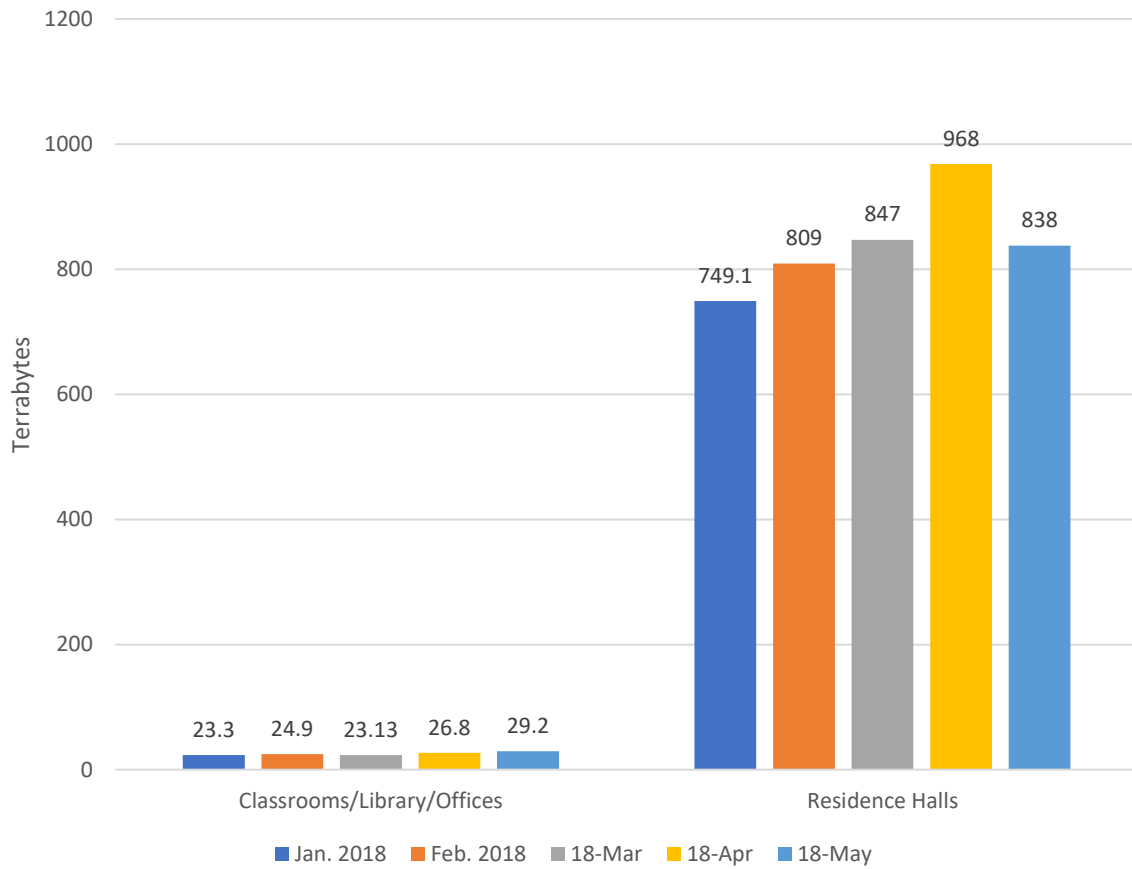

Internet Bandwidth Usage Comparison

May 2018

Internet Bandwidth Usage Comparison