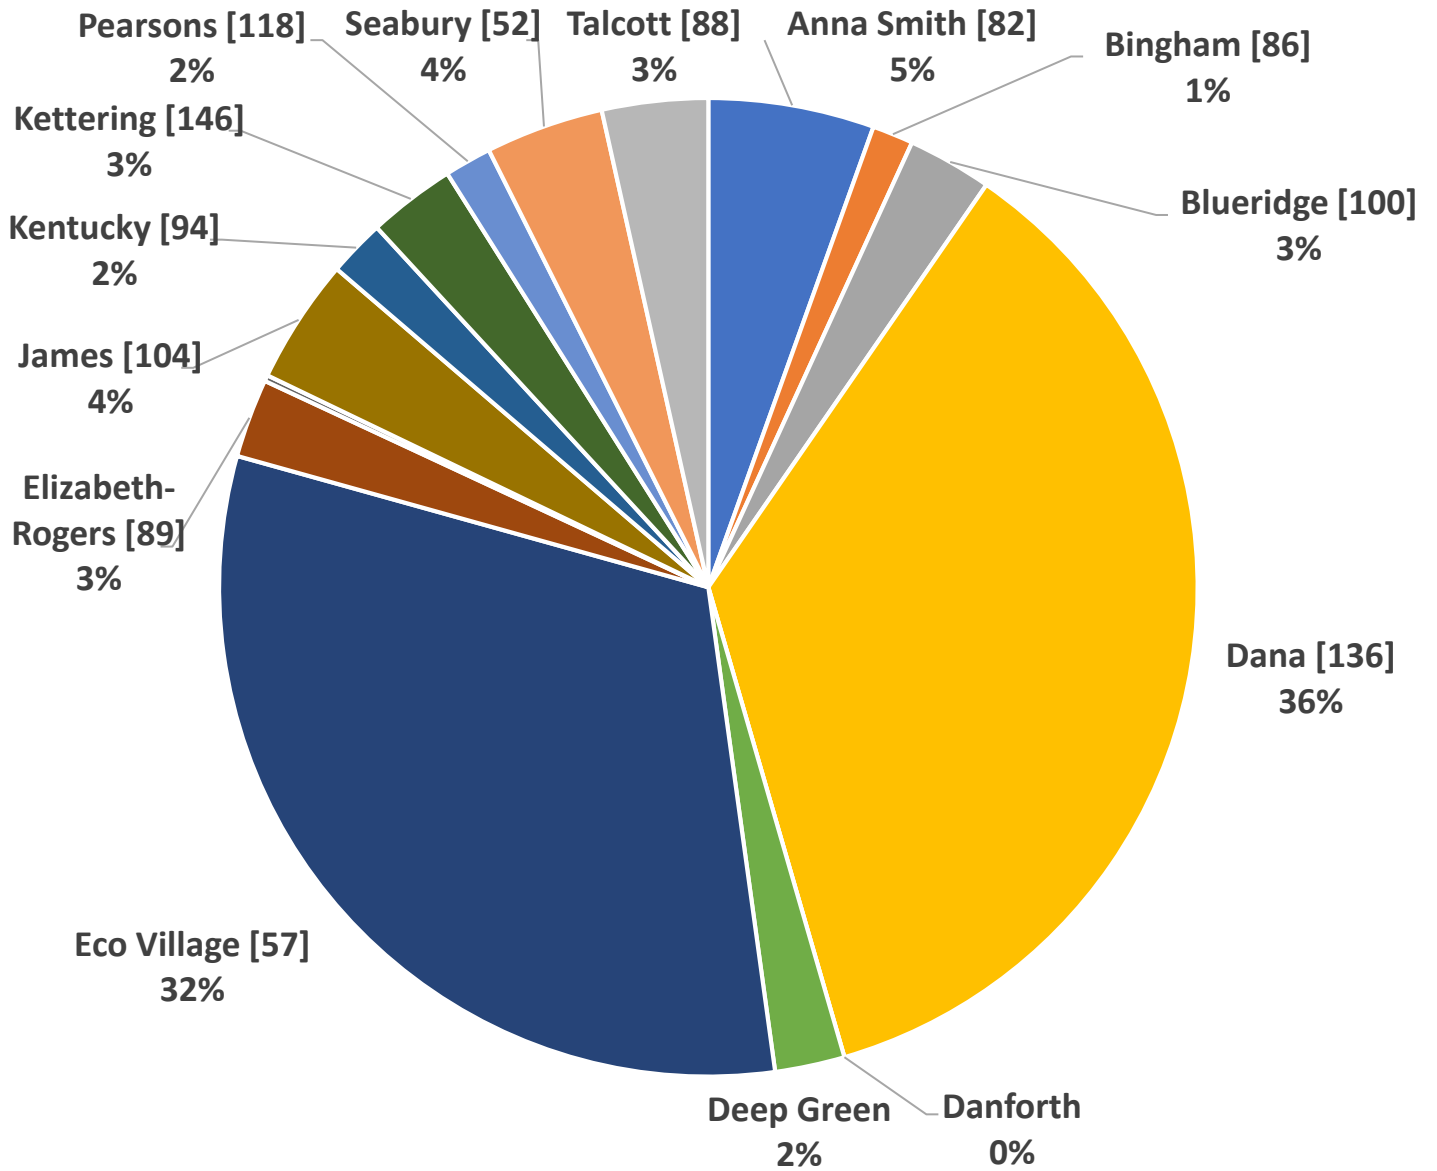

Internet Traffic sorted by Residence Hall

May 2018

* The number in parenthesis after the building name represents the number of students in that building.