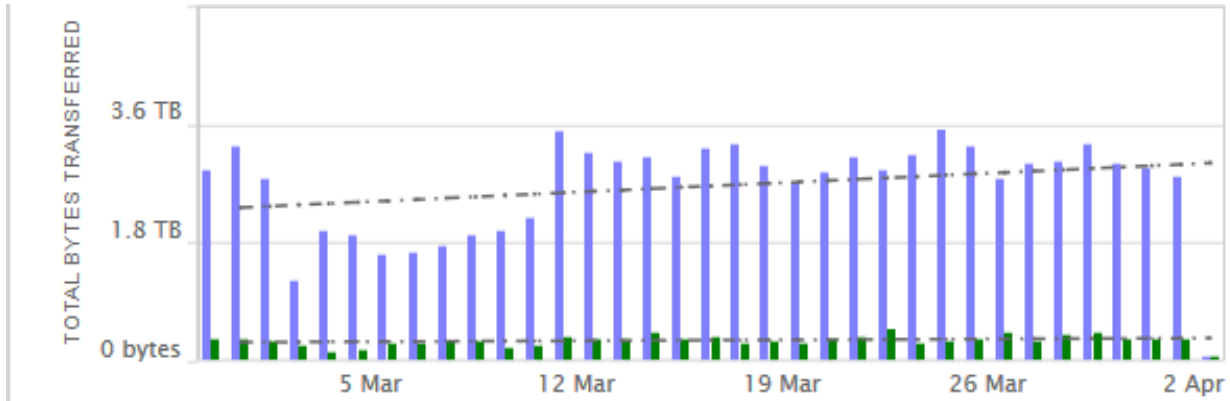

Top Internet Applications for all campus users

Internet Traffic sorted by Residence Hall

April 2018

* The number in parenthesis after the building name represents the number of students in that building.

Internet Bandwidth Usage Comparison

Peak Daily Internet Usage

April 2018

Residential Internet connection

College Classrooms/Library/Offices Internet Connection

Purple bars = Download traffic

Green bars = Upload traffic