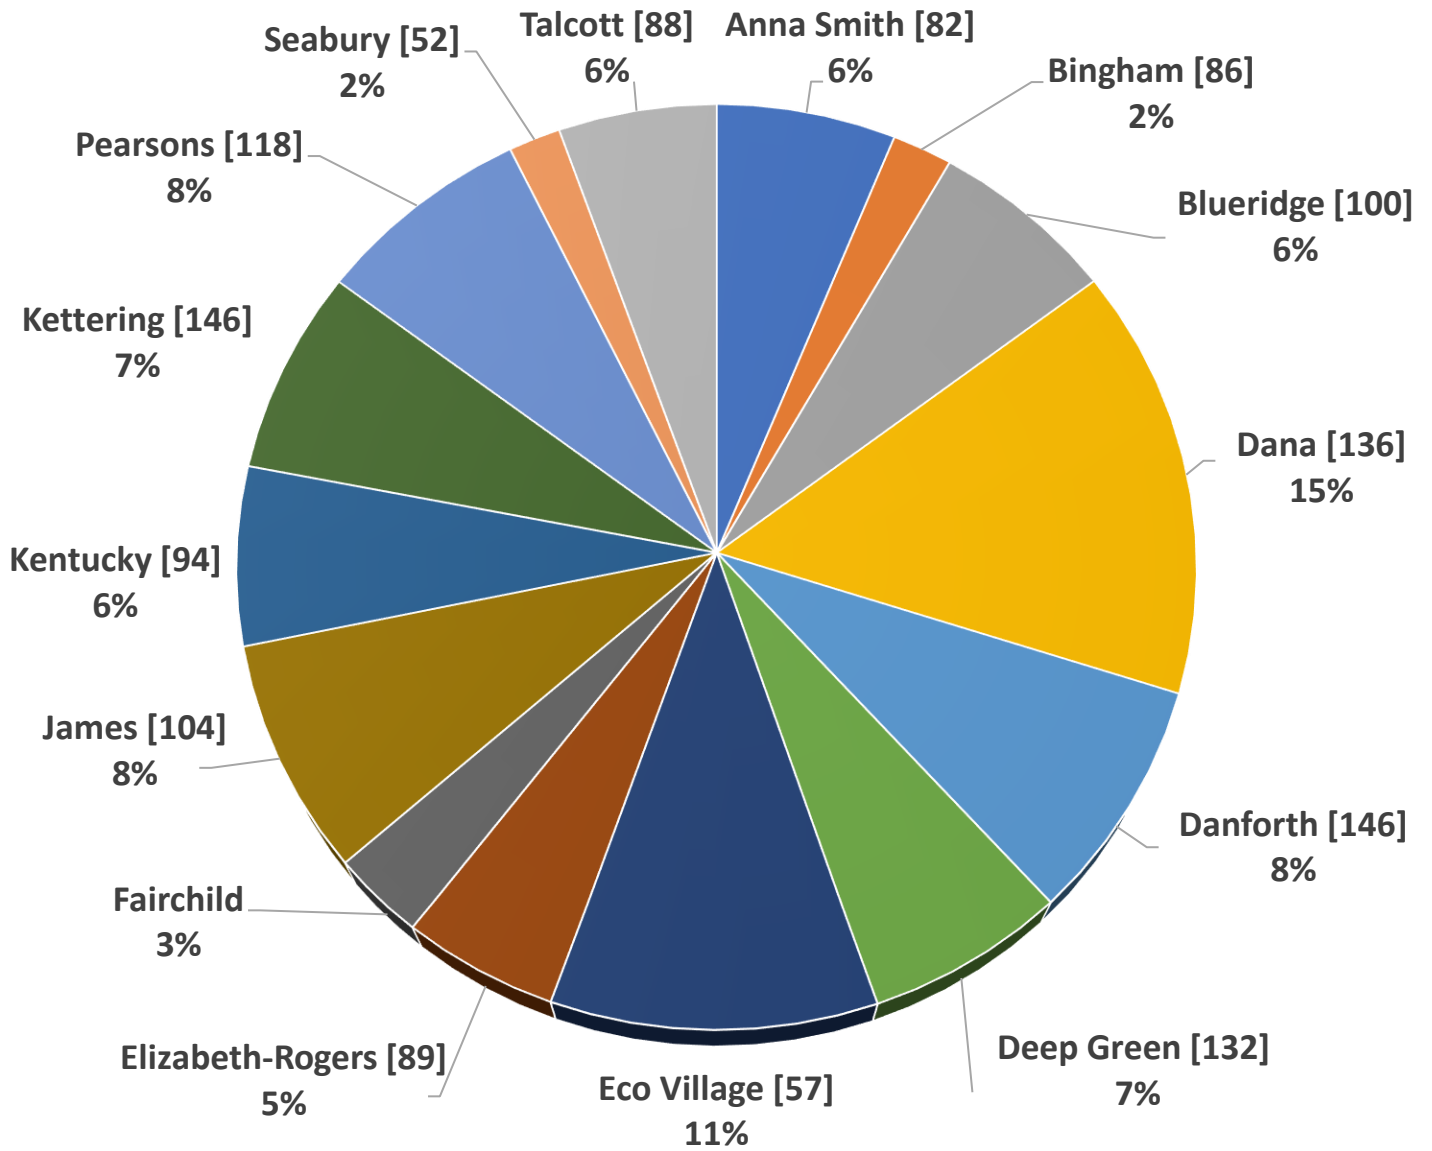

Berea College Network Factbook

April 2018

In this document can be found the monthly Internet statistics displayed in a format intended to show the general details of the College's Internet usage as well as a basic overview of the technology used to access the Internet.

Top Internet Applications for all campus users

Internet Traffic sorted by Residence Hall

April 2018

* The number in parenthesis after the building name represents the number of students in that building.