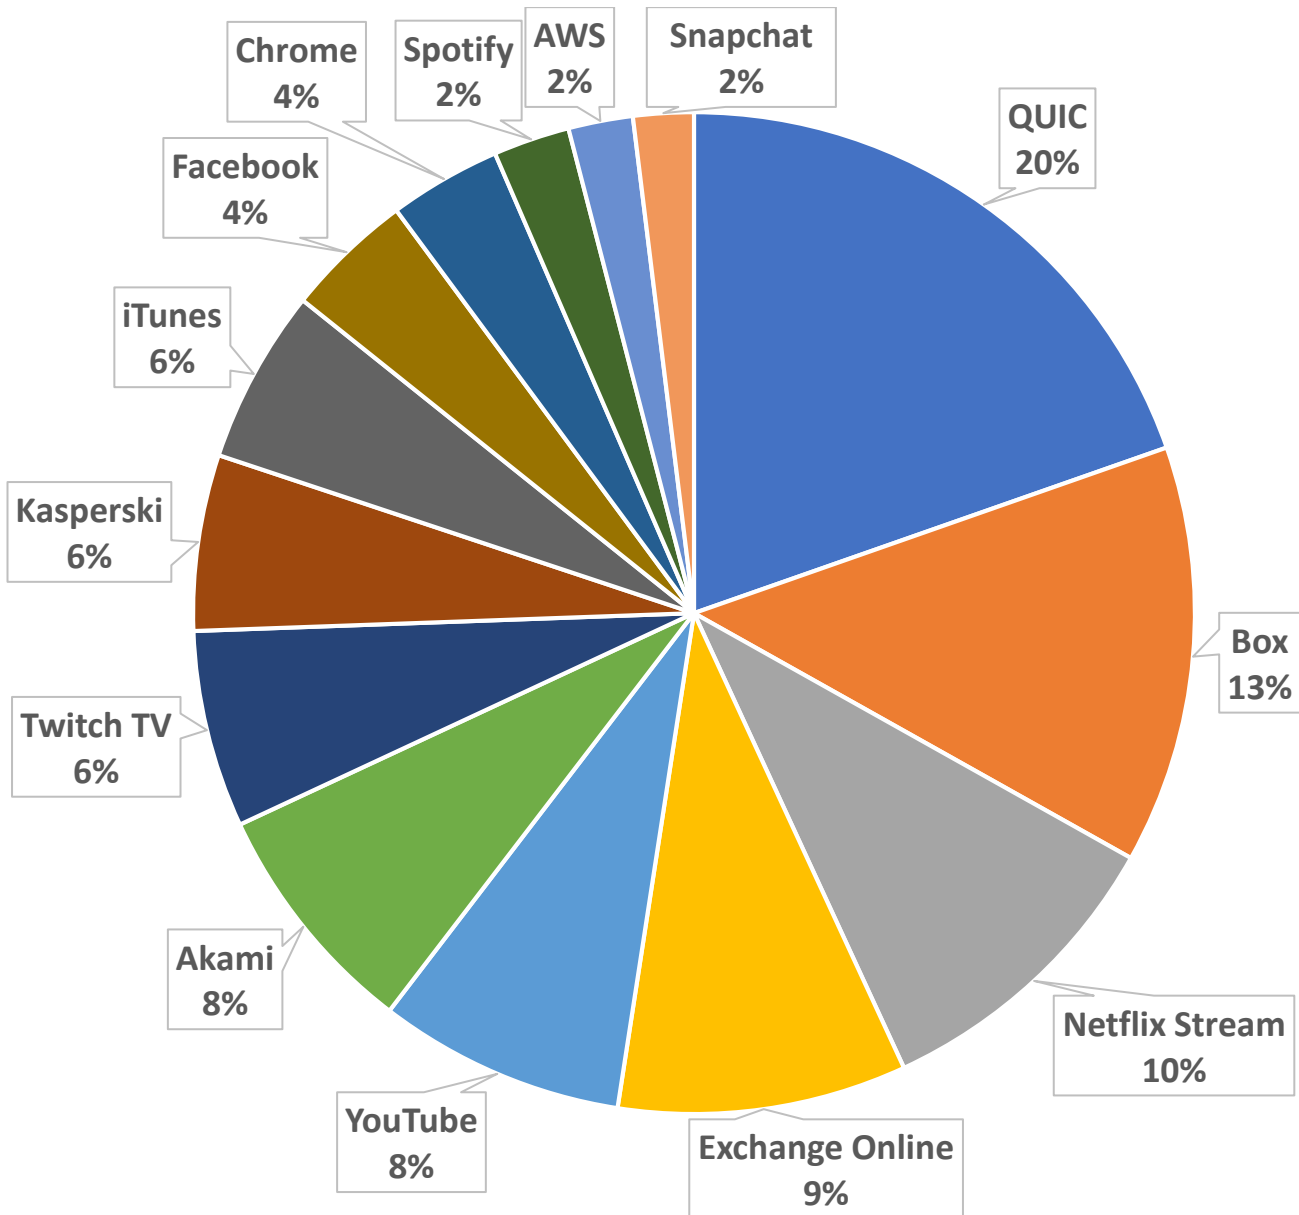

Berea College Network Factbook

April 2018

In this document can be found the monthly Internet statistics displayed in a format intended to show the general details of the College's Internet usage as well as a basic overview of the technology used to access the Internet.

Top Internet Applications for all campus users

Internet Traffic sorted by Residence Hall

April 2018

* The number in parenthesis after the building name represents the number of students in that building.