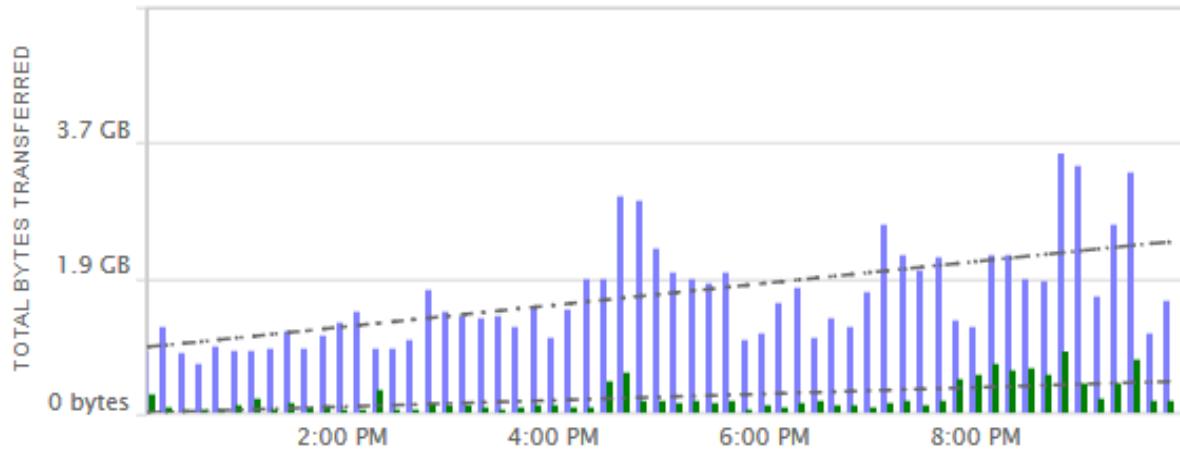

Top Internet Applications for all campus users

Internet Traffic sorted by Residence Hall

April 2018

* The number in parenthesis after the building name represents the number of students in that building.

Internet Bandwidth Usage Comparison

Peak Daily Internet Usage

April 2018

Residential Internet connection

College Classrooms/Library/Offices Internet Connection

Purple bars = Download traffic

Green bars = Upload traffic

Typical 24 hour period Internet usage for April 2018

Residence Hall Internet Connection

Classrooms/Library/Offices Internet Connection

Purple bars = Download traffic

Green bars = Upload traffic