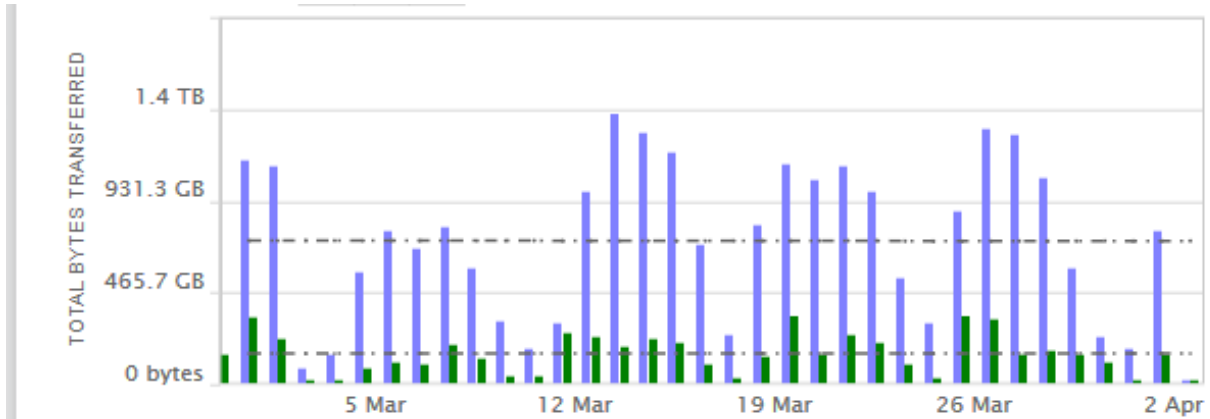

Top Internet Applications for all campus users

Internet Traffic sorted by Residence Hall

April 2018

* The number in parenthesis after the building name represents the number of students in that building.

Internet Bandwidth Usage Comparison

Peak Daily Internet Usage

April 2018

Residential Internet connection

College Classrooms/Library/Offices Internet Connection

Purple bars = Download traffic

Green bars = Upload traffic

Typical 24 hour period Internet usage for April 2018

Residence Hall Internet Connection

Classrooms/Library/Offices Internet Connection

Purple bars = Download traffic

Green bars = Upload traffic