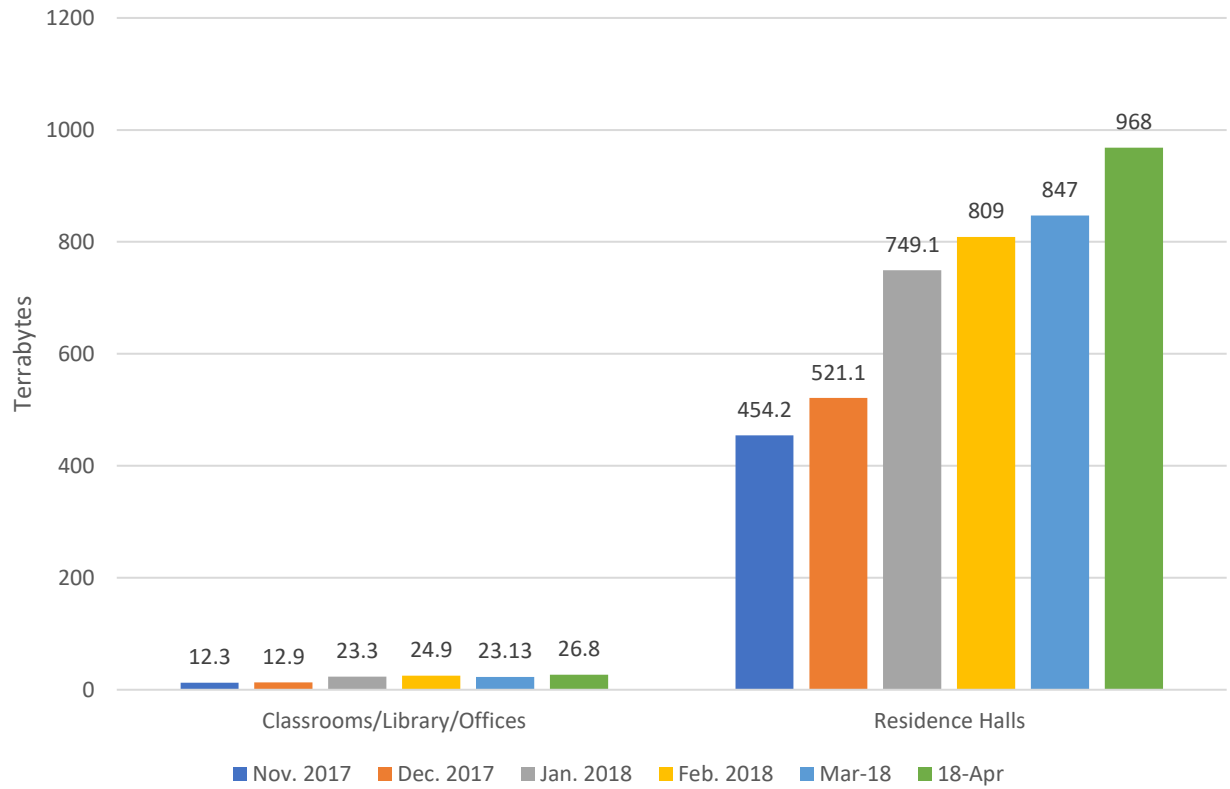

Berea College Network Factbook

April 2018

In this document can be found the monthly Internet statistics displayed in a format intended to show the general details of the College's Internet usage as well as a basic overview of the technology used to access the Internet.

Top Internet Applications for all campus users

Internet Traffic sorted by Residence Hall

April 2018

* The number in parenthesis after the building name represents the number of students in that building.

Internet Bandwidth Usage Comparison

Peak Daily Internet Usage

April 2018

Residential Internet connection

College Classrooms/Library/Offices Internet Connection

Purple bars = Download traffic

Green bars = Upload traffic