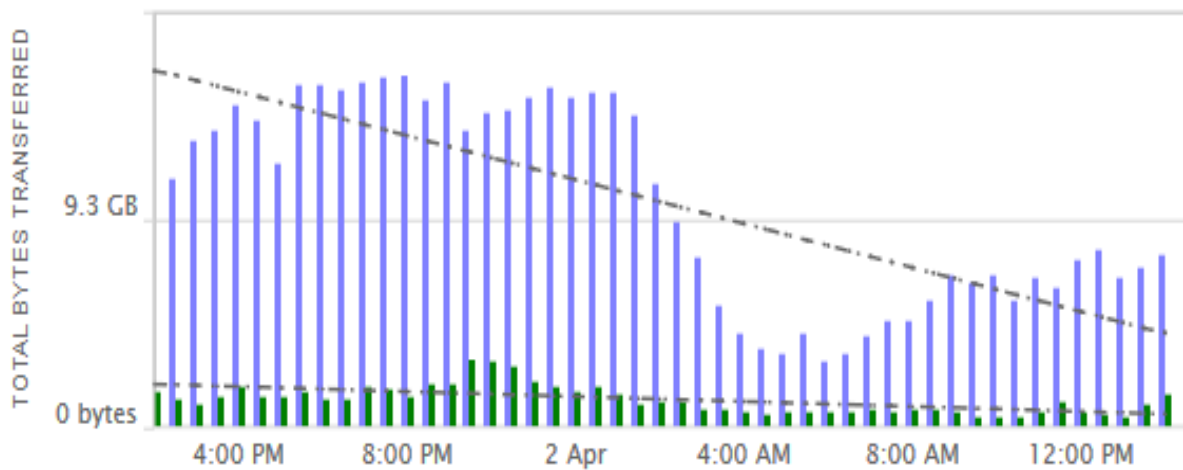

Top Internet Applications for all campus users

Internet Traffic sorted by Residence Hall

April 2018

* The number in parenthesis after the building name represents the number of students in that building.

Internet Bandwidth Usage Comparison

Peak Daily Internet Usage

April 2018

Residential Internet connection

College Classrooms/Library/Offices Internet Connection

Purple bars = Download traffic

Green bars = Upload traffic

Typical 24 hour period Internet usage for April 2018

Residence Hall Internet Connection

Classrooms/Library/Offices Internet Connection

Purple bars = Download traffic

Green bars = Upload traffic