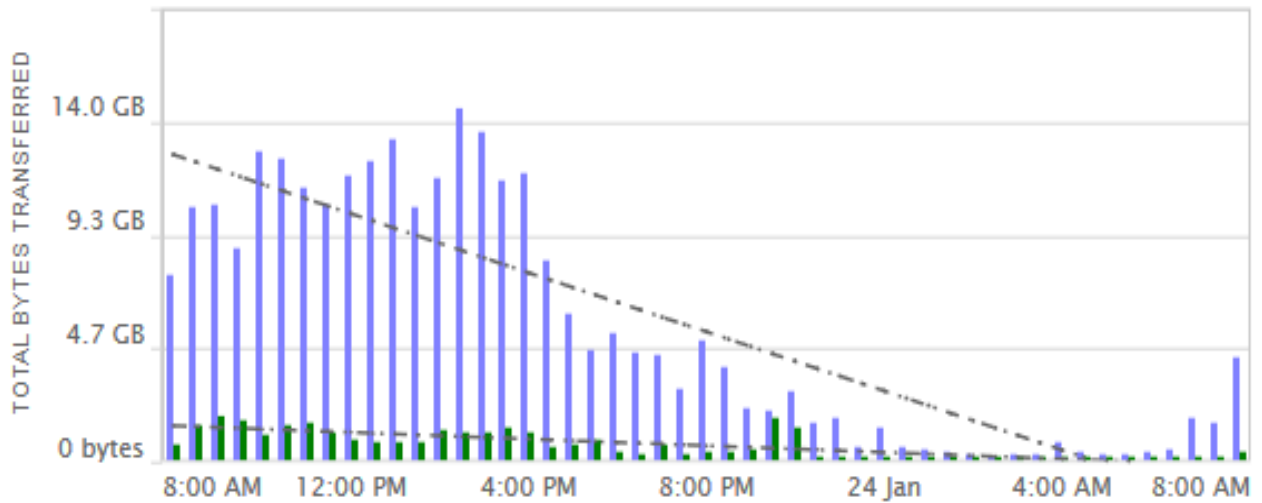

## Total Campus Internet Data Consumption

**Usage per day for December  
Residential Internet connection**

**Usage per day for December  
College Classrooms/Library/Offices Internet Connection**

**Blue == Download**

**Green == Upload**

**Typical 24-hour period usage for December  
Residence Hall Internet**

**Typical 24-hour period usage for December  
Classrooms/Library/Offices Internet**