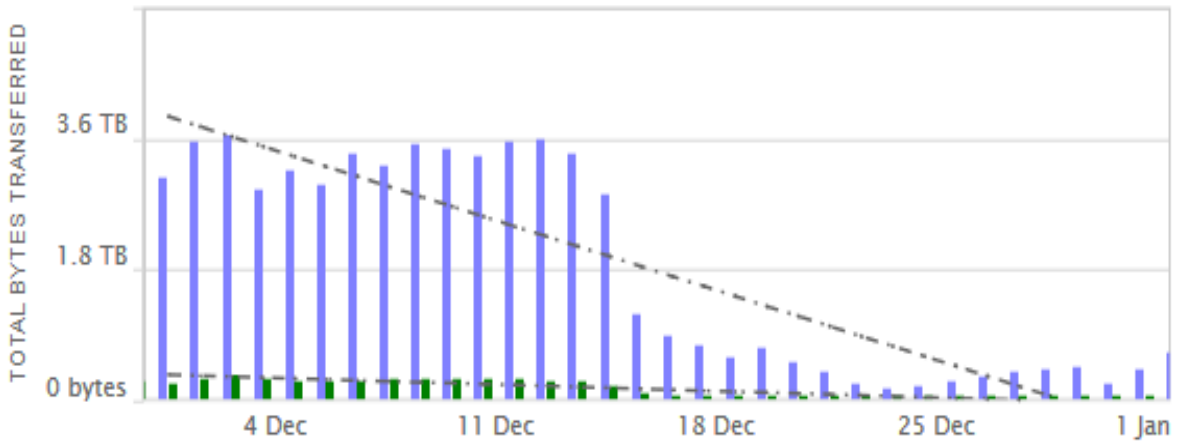

**Usage per day for December
Residential Internet connection**