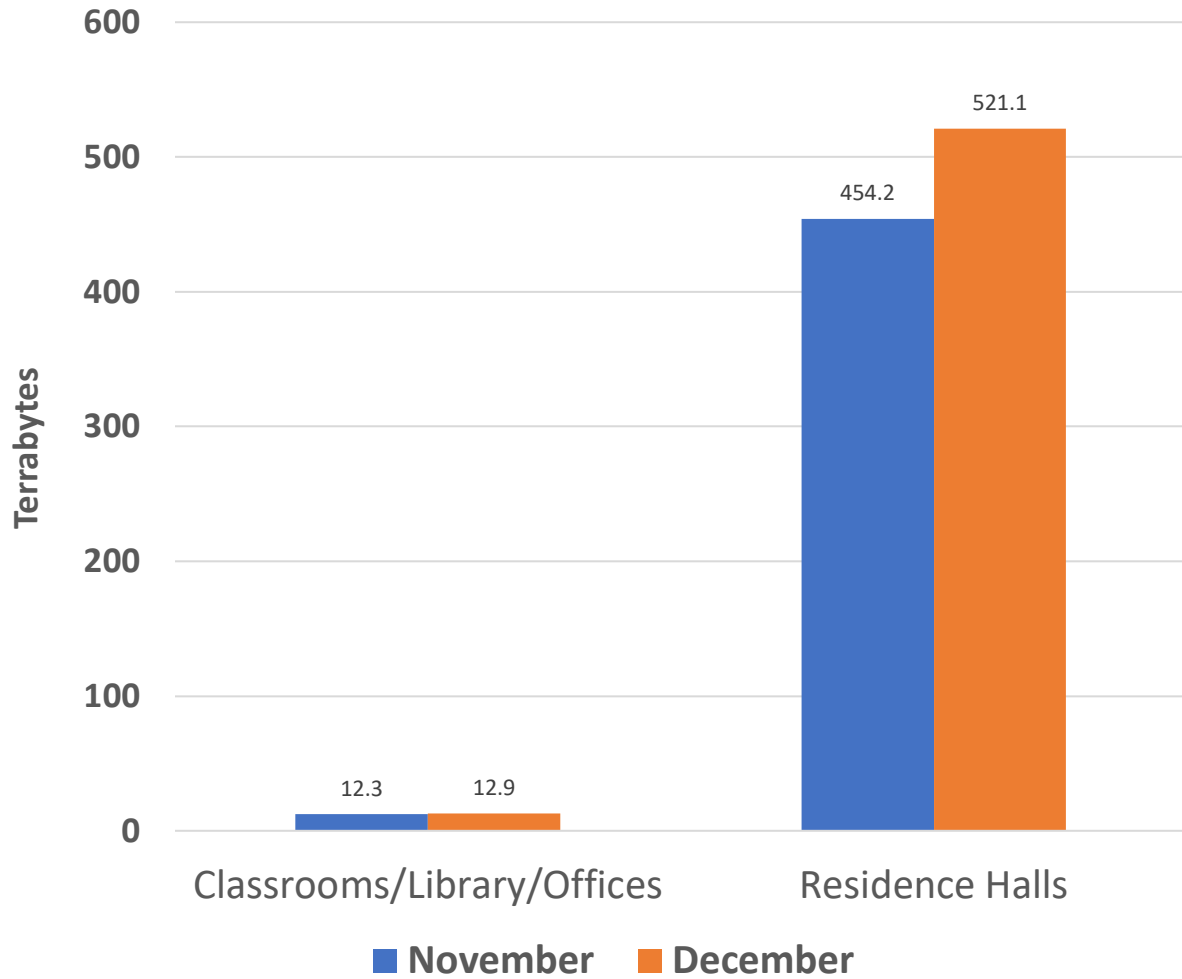

Total Campus Internet Data Consumption