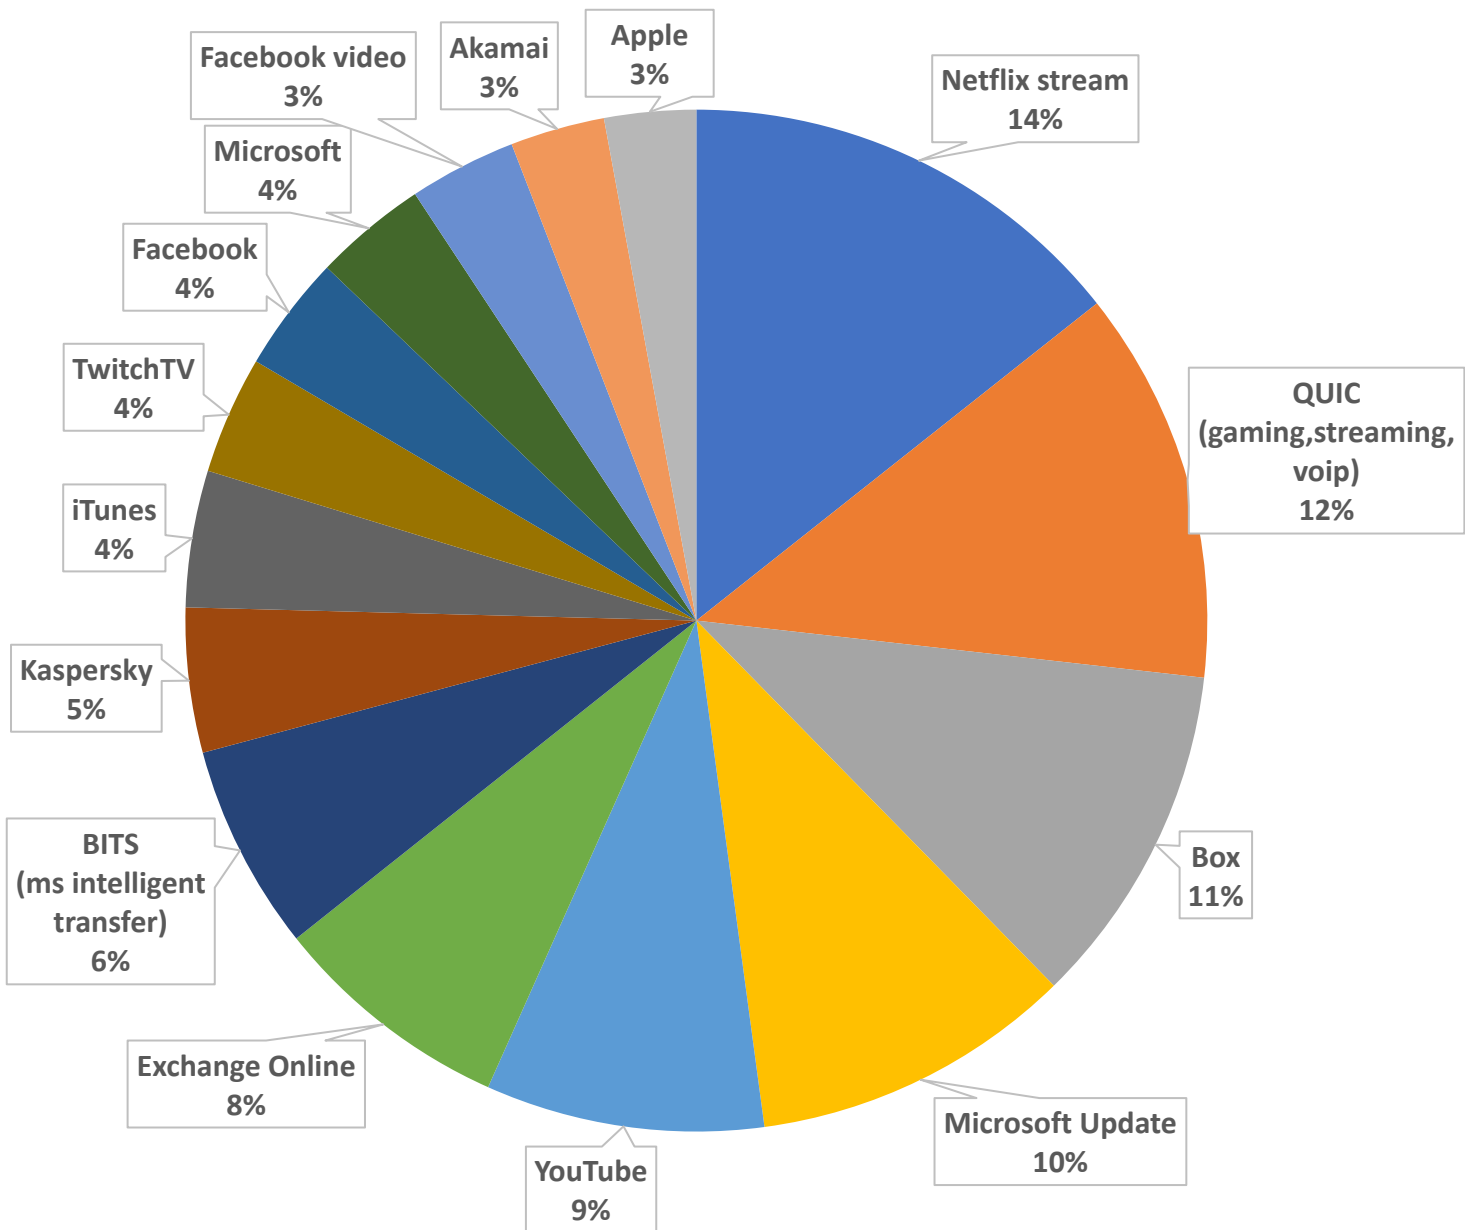

# Berea College Network Factbook

December 2018

In this document can be found the monthly Internet statistics displayed in a format intended to show the general details of the College's Internet usage as well as a basic overview of the technology used to access the Internet.

## Top Internet Applications for all campus users