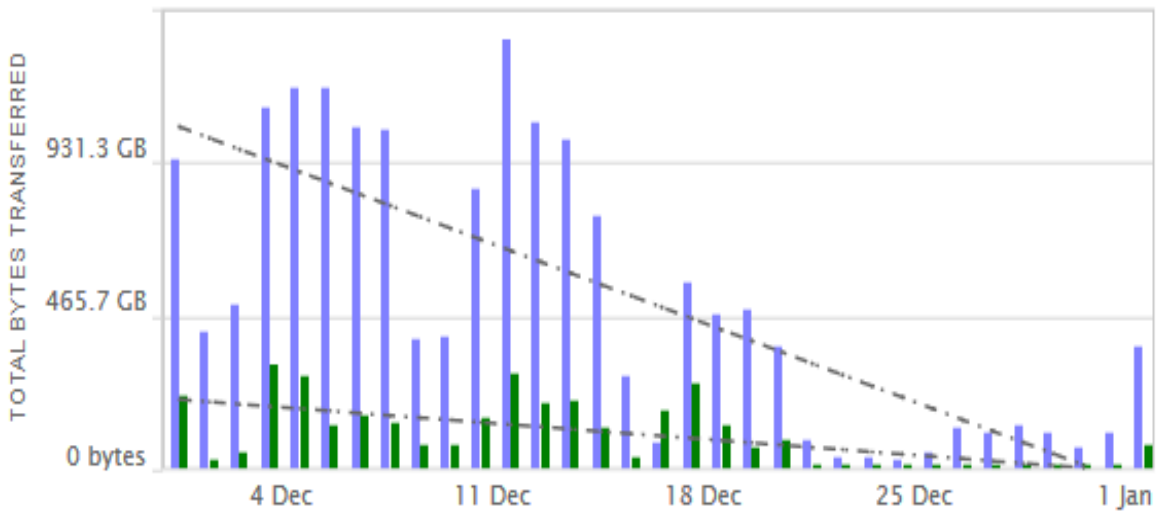

## Total Campus Internet Data Consumption

**Usage per day for December  
Residential Internet connection**

**Usage per day for December  
College Classrooms/Library/Offices Internet Connection**

**Blue == Download**