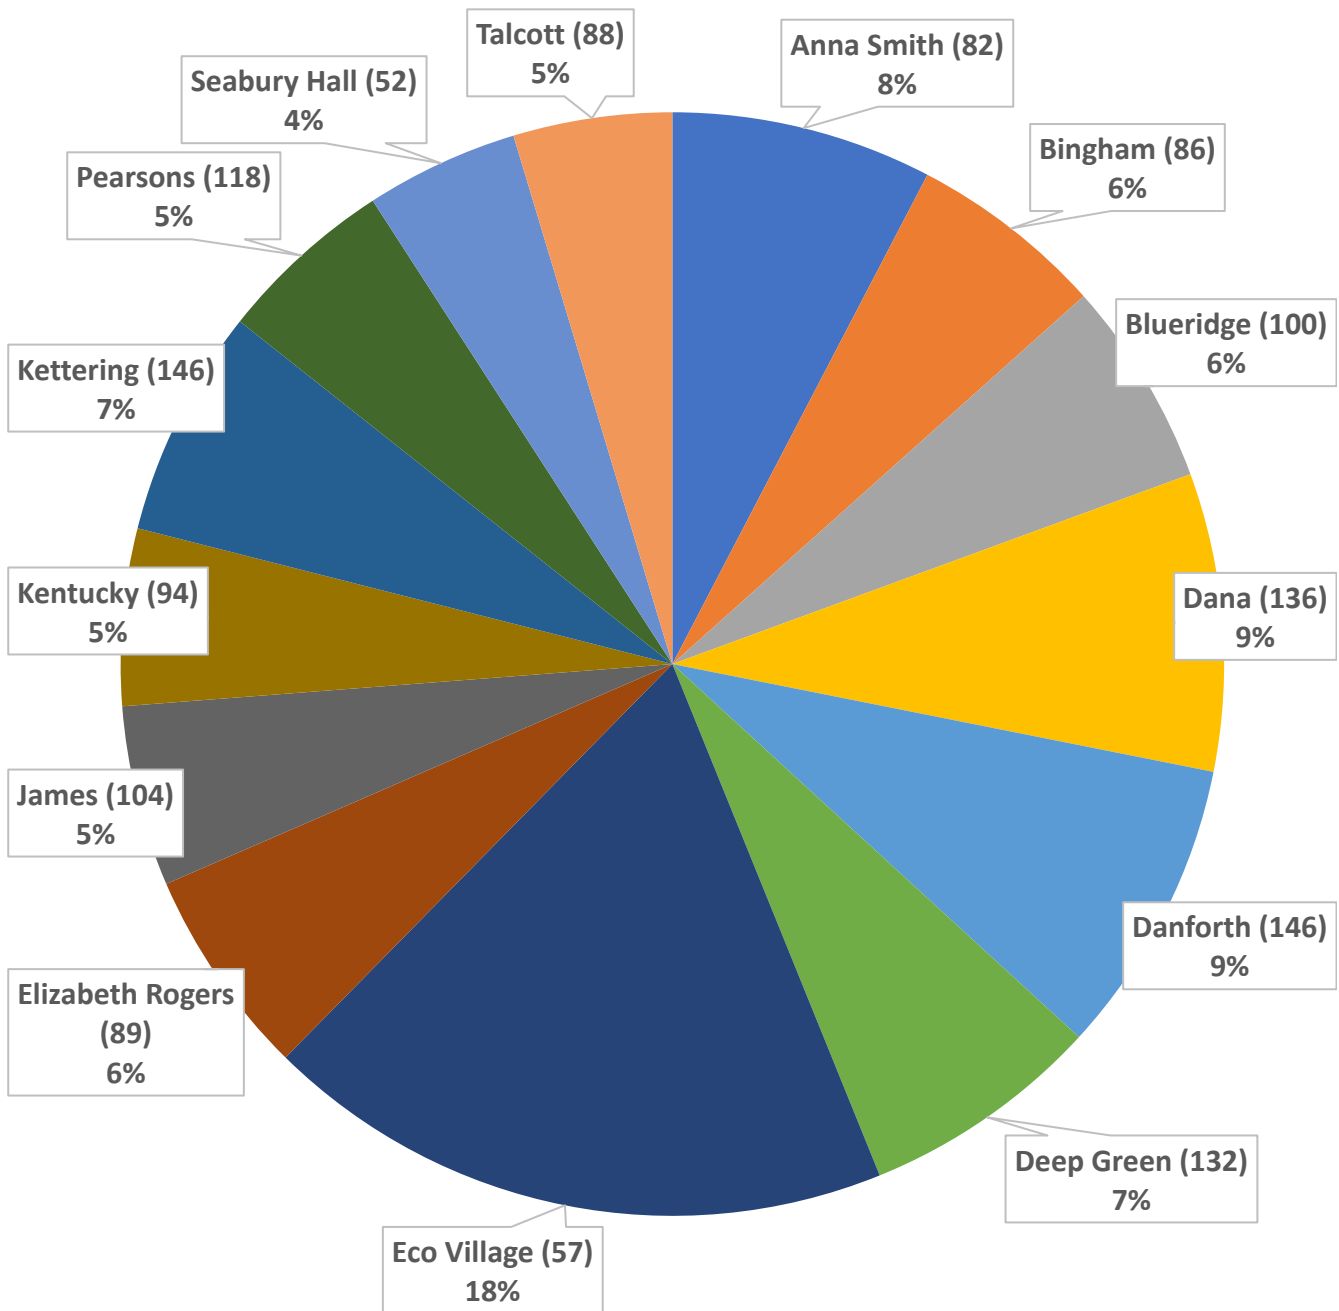

Traffic sorted by Residence Hall

* Please note that all Eco Village buildings have been combined into one entry.