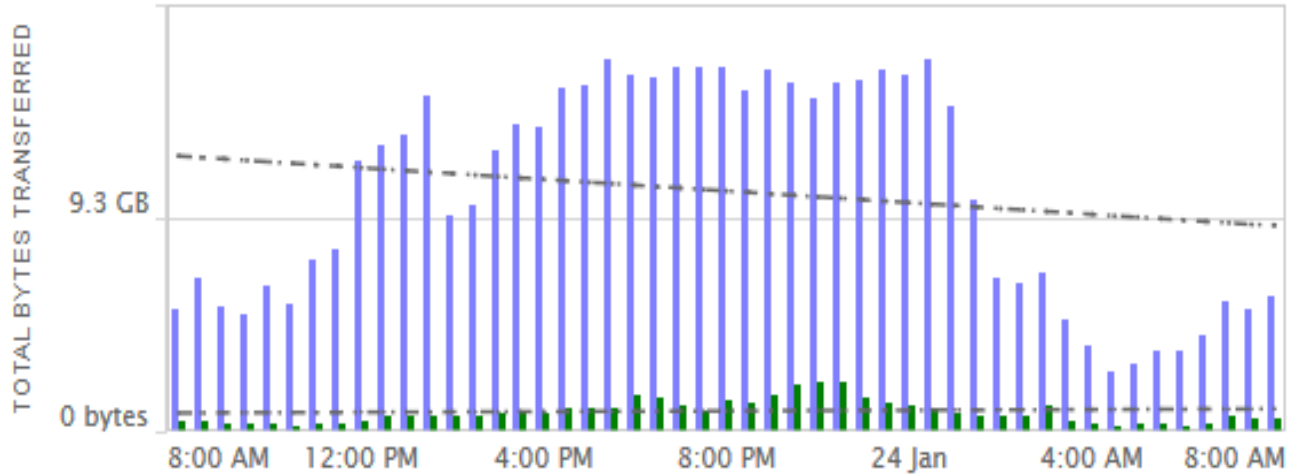

## Total Campus Internet Data Consumption

**Usage per day for December  
Residential Internet connection**

**Usage per day for December  
College Classrooms/Library/Offices Internet Connection**

**Blue == Download**

**Green == Upload**

**Typical 24-hour period usage for December  
Residence Hall Internet**

**Typical 24-hour period usage for December  
Classrooms/Library/Offices Internet**