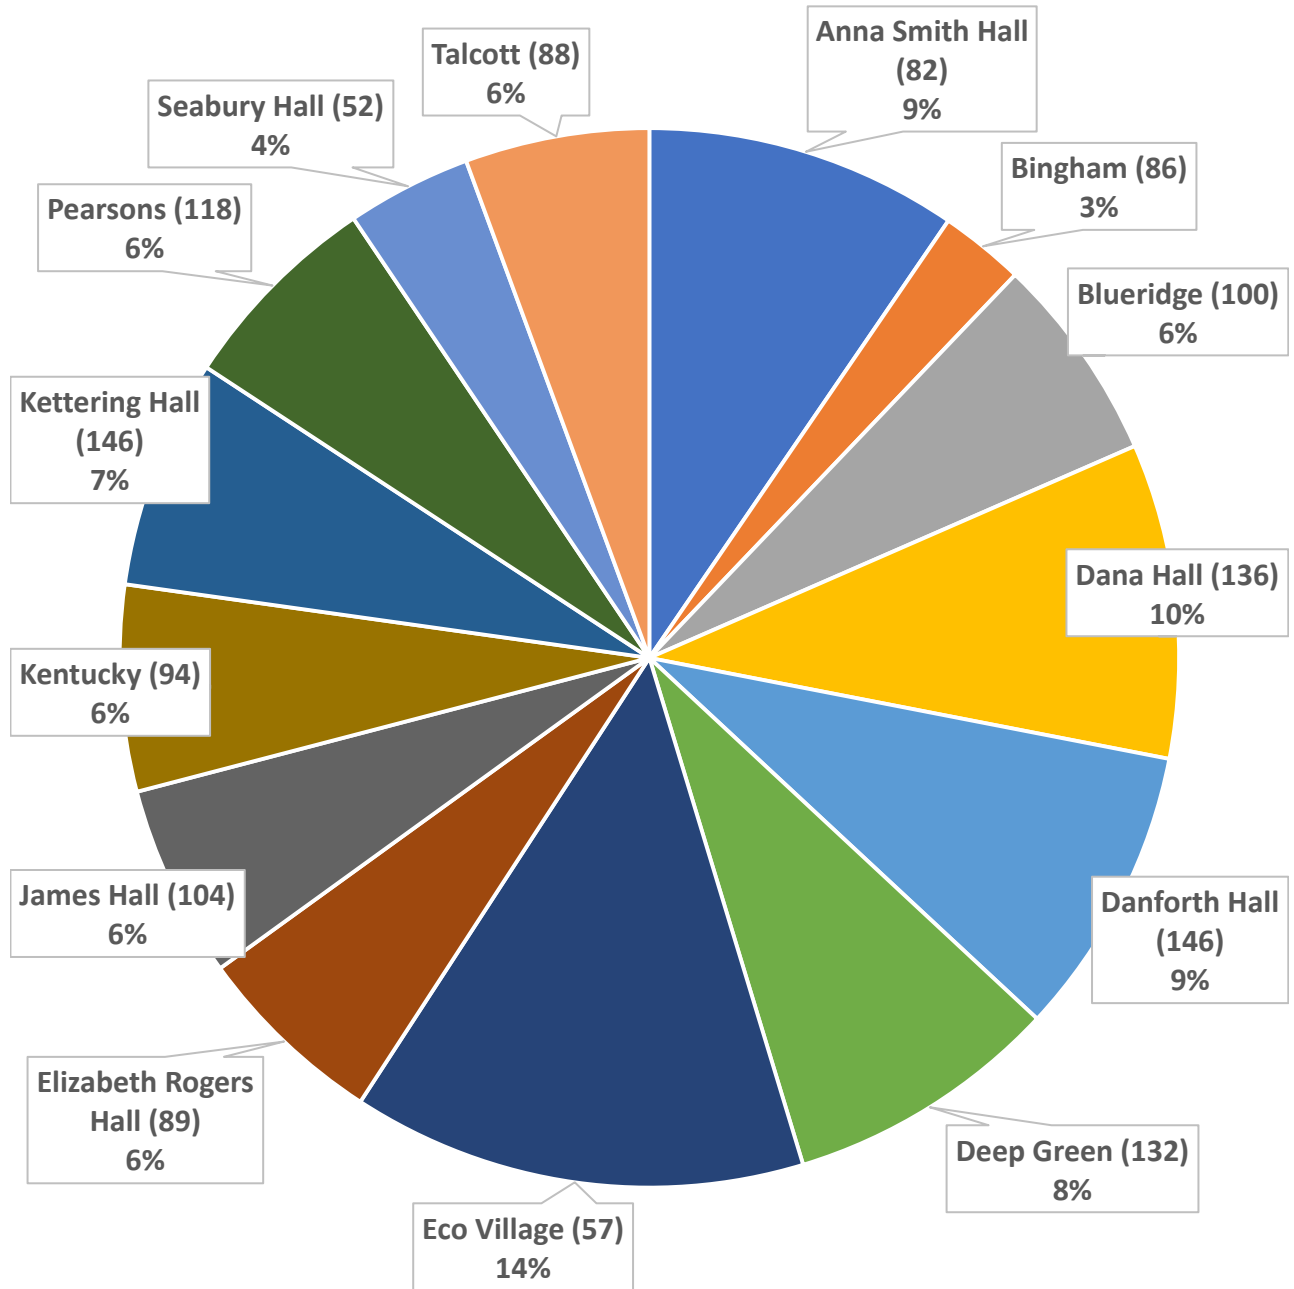

Berea College Network Factbook

January 2018

In this document can be found the monthly Internet statistics displayed in a format intended to show the general details of the College's Internet usage as well as a basic overview of the technology used to access the Internet.

Top Internet Applications for all campus users

Internet Traffic sorted by Residence Hall

For January 2018

* The number in parenthesis after the building name represents the number of students in that building.

Recent Internet Bandwidth Usage Trend

Daily Internet Usage for January 2018

Residential Internet connection

Daily Internet Usage for January 2018

College Classrooms/Library/Offices Internet Connection

Purple bars = Download traffic

Purple bars = Download traffic

Green bars = Upload traffic