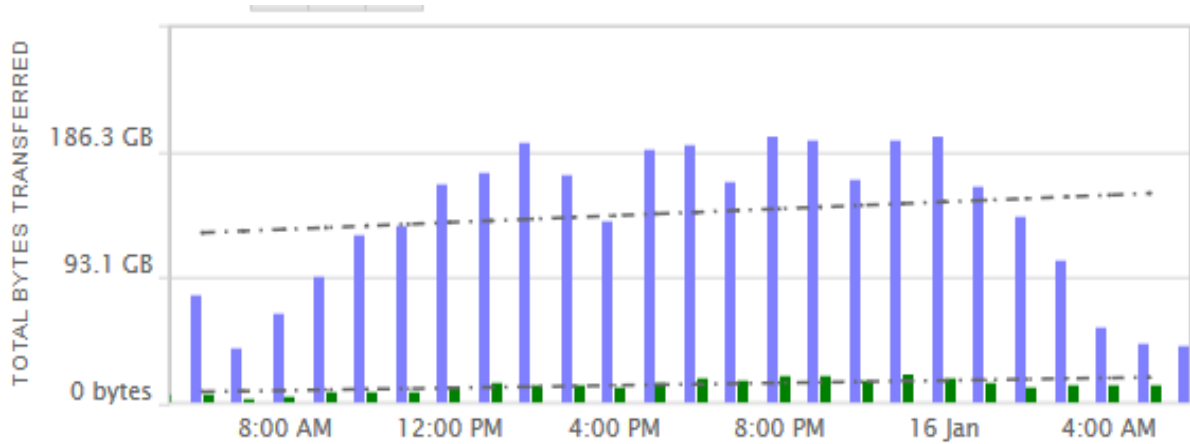

Top Internet Applications for all campus users

Internet Traffic sorted by Residence Hall

For January 2018

* The number in parenthesis after the building name represents the number of students in that building.

Recent Internet Bandwidth Usage Trend

Daily Internet Usage for January 2018

Residential Internet connection

Daily Internet Usage for January 2018

College Classrooms/Library/Offices Internet Connection

Purple bars = Download traffic

Green bars = Upload traffic

Typical 24 hour period Internet usage for January 2018
Residence Hall Internet Connection

Typical 24 hour period Internet usage for January 2018
Classrooms/Library/Offices Internet Connection

Purple bars = Download traffic

Green bars = Upload traffic