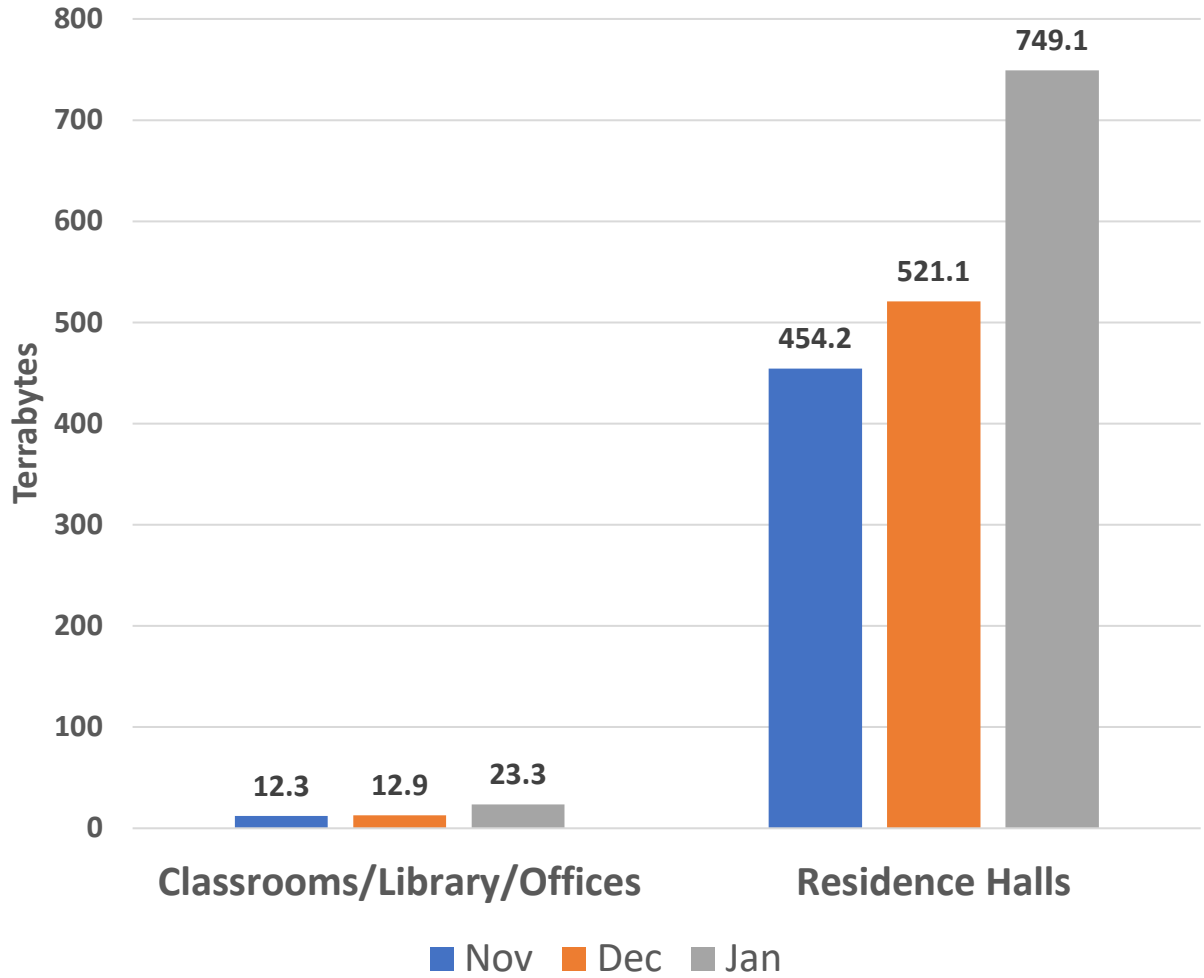

Berea College Network Factbook

January 2018

In this document can be found the monthly Internet statistics displayed in a format intended to show the general details of the College's Internet usage as well as a basic overview of the technology used to access the Internet.

Top Internet Applications for all campus users

Internet Traffic sorted by Residence Hall

For January 2018

* The number in parenthesis after the building name represents the number of students in that building.

Recent Internet Bandwidth Usage Trend

Daily Internet Usage for January 2018

Residential Internet connection

Daily Internet Usage for January 2018

College Classrooms/Library/Offices Internet Connection

Purple bars = Download traffic

Green bars = Upload traffic

Typical 24 hour period Internet usage for January 2018
Residence Hall Internet Connection

Typical 24 hour period Internet usage for January 2018
Classrooms/Library/Offices Internet Connection