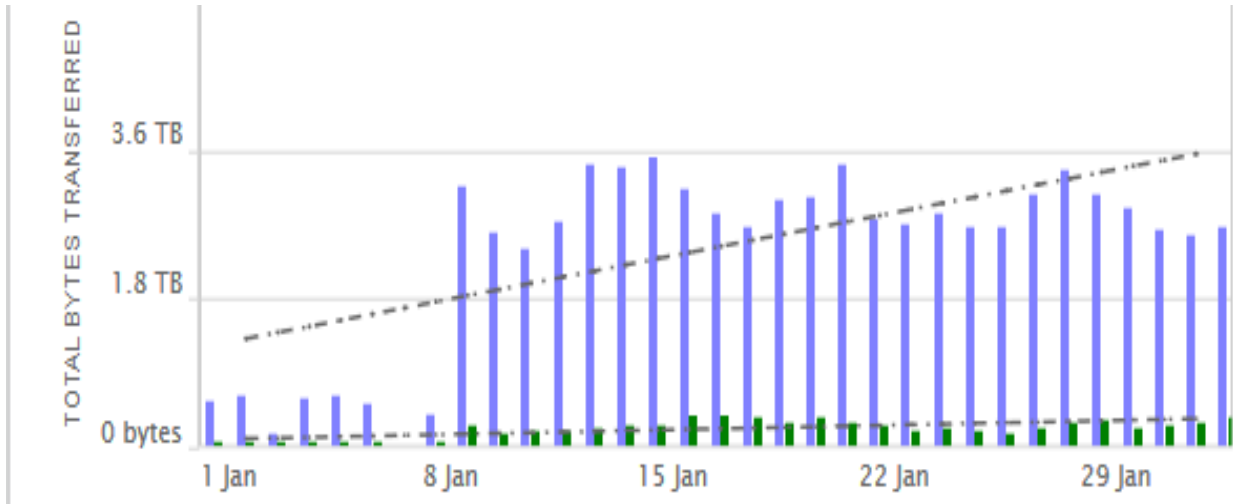

Berea College Network Factbook

January 2018

In this document can be found the monthly Internet statistics displayed in a format intended to show the general details of the College's Internet usage as well as a basic overview of the technology used to access the Internet.

Top Internet Applications for all campus users

Internet Traffic sorted by Residence Hall

For January 2018

* The number in parenthesis after the building name represents the number of students in that building.

Recent Internet Bandwidth Usage Trend

Daily Internet Usage for January 2018

Residential Internet connection

Daily Internet Usage for January 2018

College Classrooms/Library/Offices Internet Connection

Purple bars = Download traffic

Green bars = Upload traffic

Typical 24 hour period Internet usage for January 2018
Residence Hall Internet Connection

Typical 24 hour period Internet usage for January 2018
Classrooms/Library/Offices Internet Connection