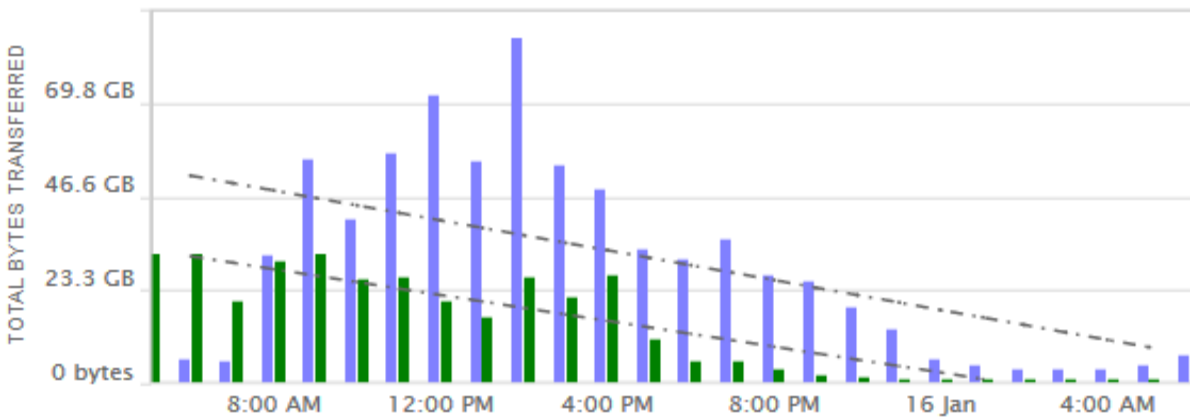

Top Internet Applications for all campus users

Internet Traffic sorted by Residence Hall

For January 2018

* The number in parenthesis after the building name represents the number of students in that building.

Recent Internet Bandwidth Usage Trend

Daily Internet Usage for January 2018

Residential Internet connection

Daily Internet Usage for January 2018

College Classrooms/Library/Offices Internet Connection

Purple bars = Download traffic

Green bars = Upload traffic

Typical 24 hour period Internet usage for January 2018
Residence Hall Internet Connection

Typical 24 hour period Internet usage for January 2018
Classrooms/Library/Offices Internet Connection

Purple bars = Download traffic

Green bars = Upload traffic