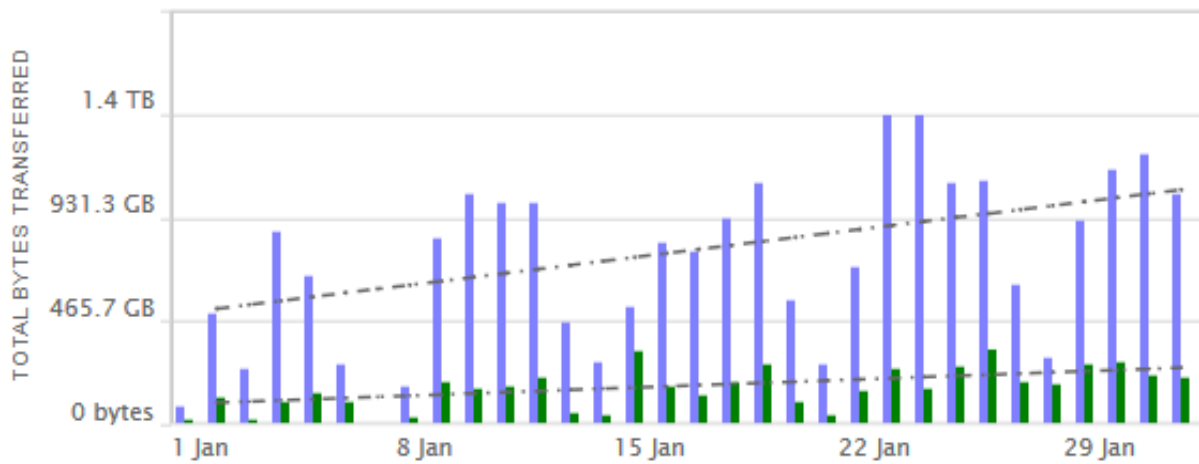

Berea College Network Factbook

January 2018

In this document can be found the monthly Internet statistics displayed in a format intended to show the general details of the College's Internet usage as well as a basic overview of the technology used to access the Internet.

Top Internet Applications for all campus users

Internet Traffic sorted by Residence Hall

For January 2018

* The number in parenthesis after the building name represents the number of students in that building.

Recent Internet Bandwidth Usage Trend

Daily Internet Usage for January 2018

Residential Internet connection

Daily Internet Usage for January 2018

College Classrooms/Library/Offices Internet Connection

Purple bars = Download traffic

Green bars = Upload traffic

Typical 24 hour period Internet usage for January 2018
Residence Hall Internet Connection

Typical 24 hour period Internet usage for January 2018
Classrooms/Library/Offices Internet Connection