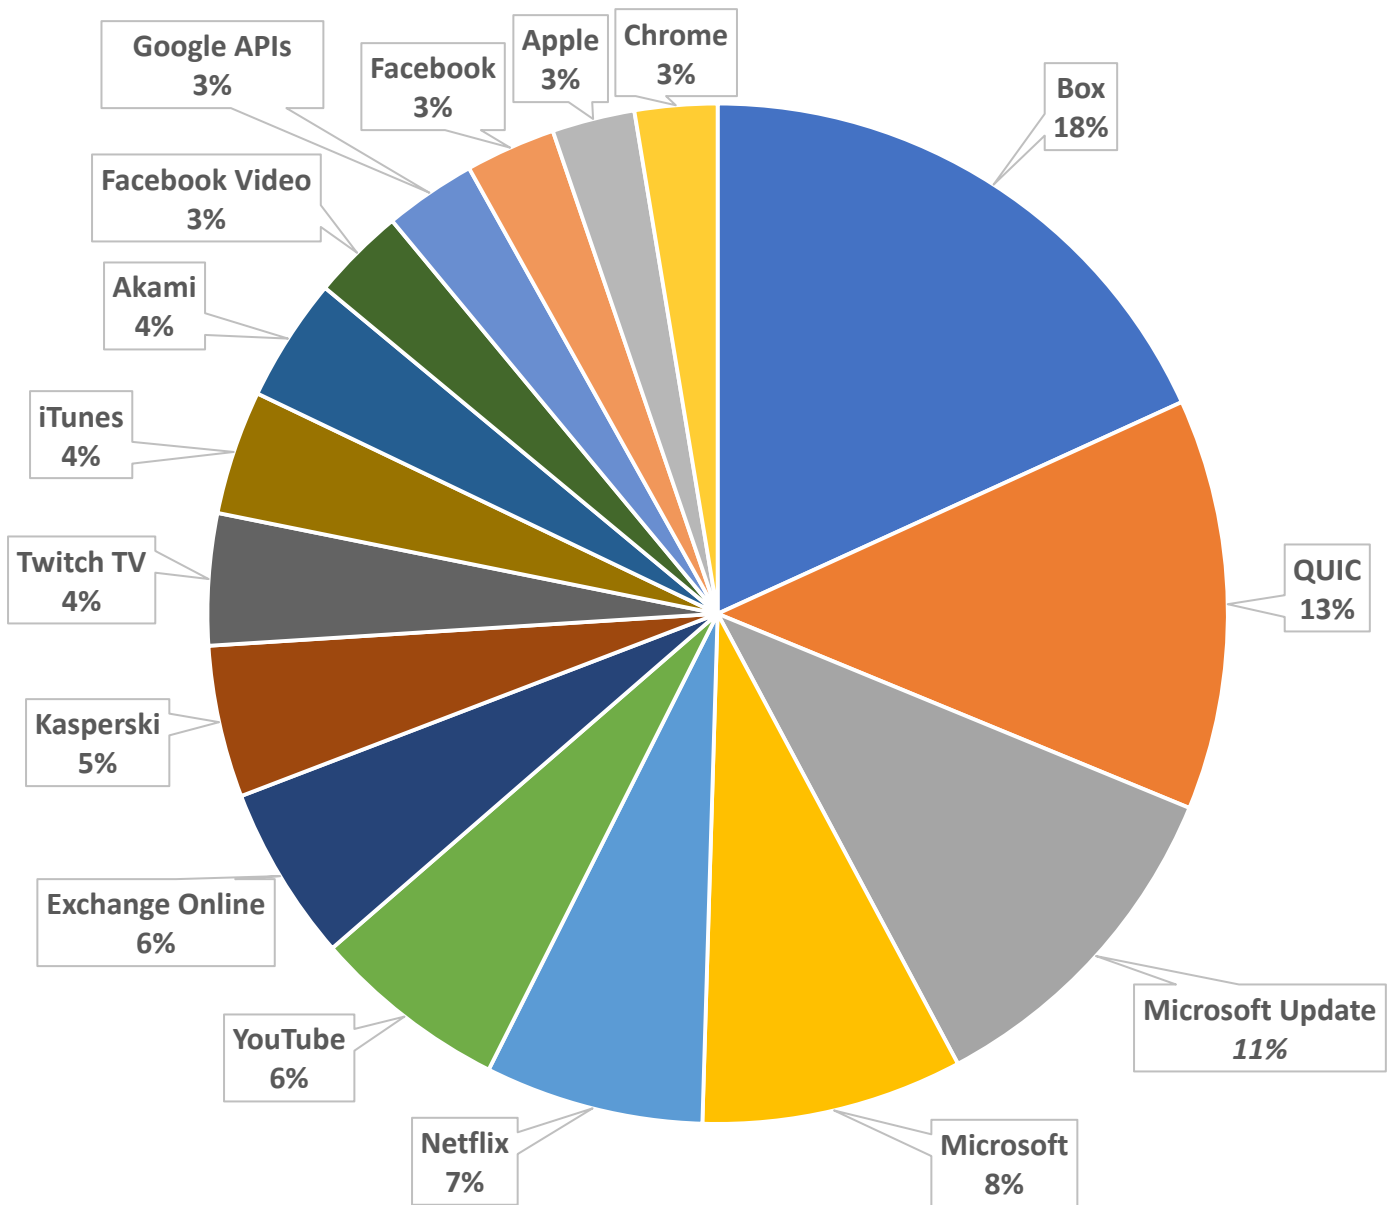

Berea College Network Factbook

January 2018

In this document can be found the monthly Internet statistics displayed in a format intended to show the general details of the College's Internet usage as well as a basic overview of the technology used to access the Internet.

Top Internet Applications for all campus users

Internet Traffic sorted by Residence Hall

For January 2018

* The number in parenthesis after the building name represents the number of students in that building.

Recent Internet Bandwidth Usage Trend

Daily Internet Usage for January 2018

Residential Internet connection

Daily Internet Usage for January 2018

College Classrooms/Library/Offices Internet Connection

Purple bars = Download traffic

Purple bars = Download traffic

Green bars = Upload traffic