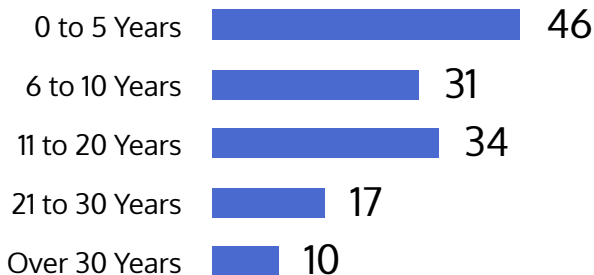

Faculty and Staff Highlights

Fall 2020

Full-Time Faculty 138

Average Age
51

Alumni
8%

5% Hispanic/Latino/Spanish Origin
 10% Black or African American

Female 51%
 Male 49%

Number of Faculty by Length of Service

Terminal Degree

Tenured

Student-to-Faculty Ratio (9/1)

Total Staff 705

Female 64%
 Male 36%

Alumni
24%

Average Age
43

Hispanic/Latino/Spanish Origin
3%
 Black or African American
8%