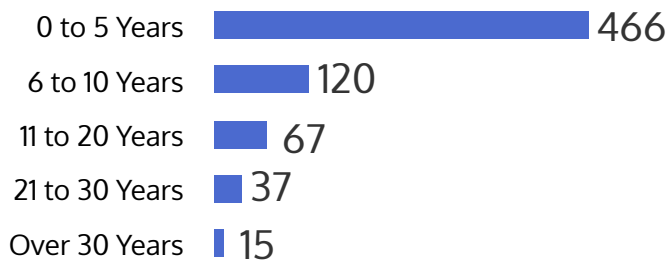

Number of Staff by Length of Service

NOTE: 241/705 staff members work for Partners for Education (PFE).