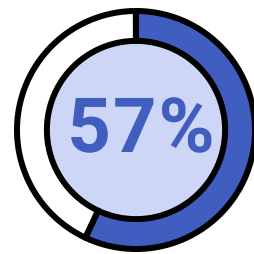

Faculty and Staff Highlights

Fall 2020

Full-Time Faculty 138

Average Age
51

Alumni
8%

5% Hispanic/Latino/Spanish Origin
 10% Black or African American

Female 51%
 Male 49%

Number of Faculty by Length of Service

Terminal Degree

Tenured

Student-to-Faculty Ratio (9/1)

Total Staff 705

Female 64%
 Male 36%

Alumni
24%

Average Age
43

Hispanic/Latino/Spanish Origin
3%
 Black or African American
8%