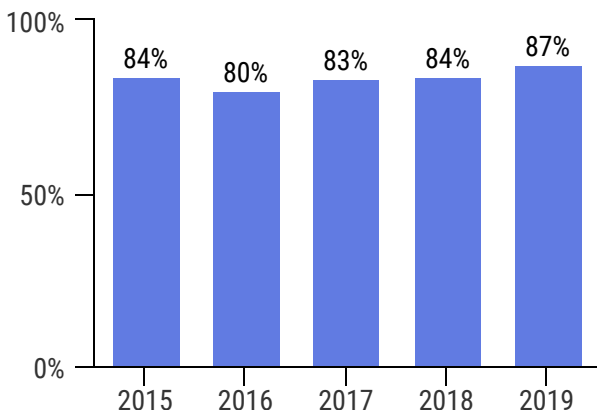

FIRST-YEAR STUDENTS

All

By Sex