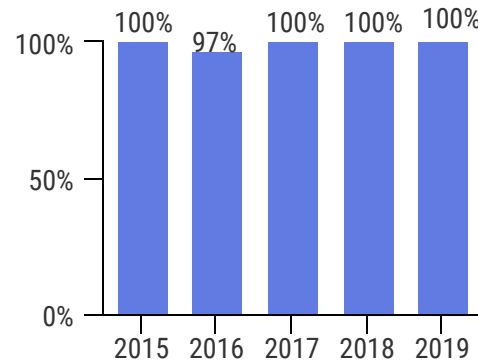

First-to-Second Year Retention Rates for First-Year and Transfer Students

Berea College's goal is to retain 87% of its first-year students to the second year.

Endorsed by the Division Council on April 14, 2021; approved on May 13, 2021, and monitored by the Enrollment Policies Committee.

FIRST-YEAR STUDENTS

All

By Sex

African-American

All Other Domestic

F-1 International

TRANSFER STUDENTS

All

By Sex