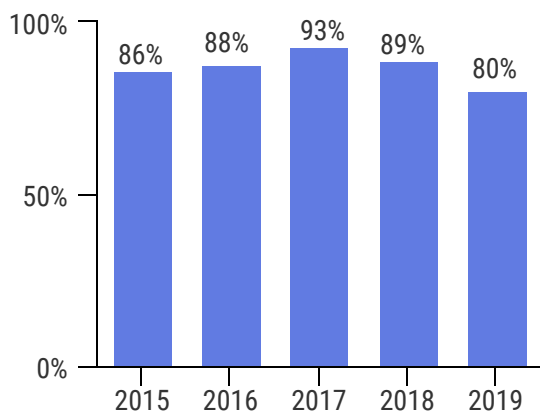

First-to-Second Year Retention Rates for First-Year and Transfer Students

Berea College's goal is to retain 87% of its first-year students to the second year.

Endorsed by the Division Council on April 14, 2021; approved on May 13, 2021, and monitored by the Enrollment Policies Committee.

FIRST-YEAR STUDENTS

All

By Sex

African-American

All Other Domestic

F-1 International

TRANSFER STUDENTS

All

By Sex