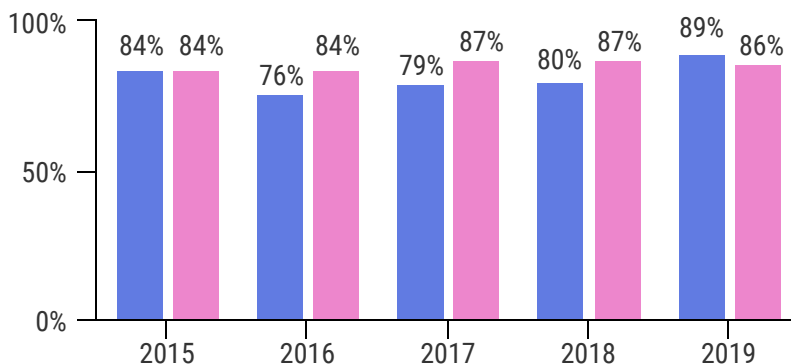

First-to-Second Year Retention Rates for First-Year and Transfer Students

Berea College's goal is to retain 87% of its first-year students to the second year.

Endorsed by the Division Council on April 14, 2021; approved on May 13, 2021, and monitored by the Enrollment Policies Committee.

FIRST-YEAR STUDENTS

All

By Sex

African-American

All Other Domestic

F-1 International

TRANSFER STUDENTS

All

By Sex