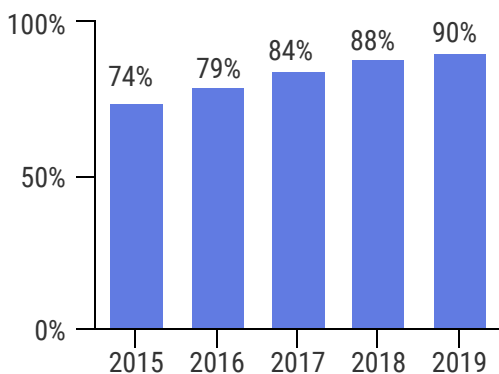

First-to-Second Year Retention Rates for First-Year and Transfer Students

Berea College's goal is to retain 87% of its first-year students to the second year.

Endorsed by the Division Council on April 14, 2021; approved on May 13, 2021, and monitored by the Enrollment Policies Committee.

FIRST-YEAR STUDENTS

All

By Sex

African-American

All Other Domestic

F-1 International

TRANSFER STUDENTS

All

By Sex