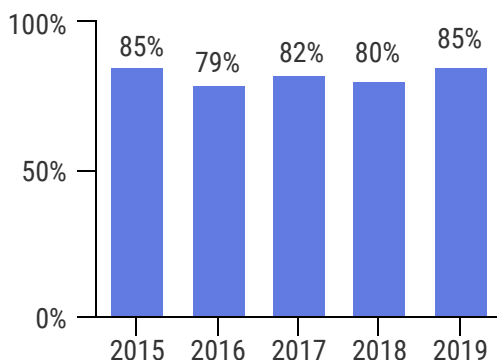

First-to-Second Year Retention Rates for First-Year and Transfer Students

Berea College's goal is to retain 87% of its first-year students to the second year.

Endorsed by the Division Council on April 14, 2021; approved on May 13, 2021, and monitored by the Enrollment Policies Committee.

FIRST-YEAR STUDENTS

All

By Sex

African-American

All Other Domestic

F-1 International

TRANSFER STUDENTS

All

By Sex