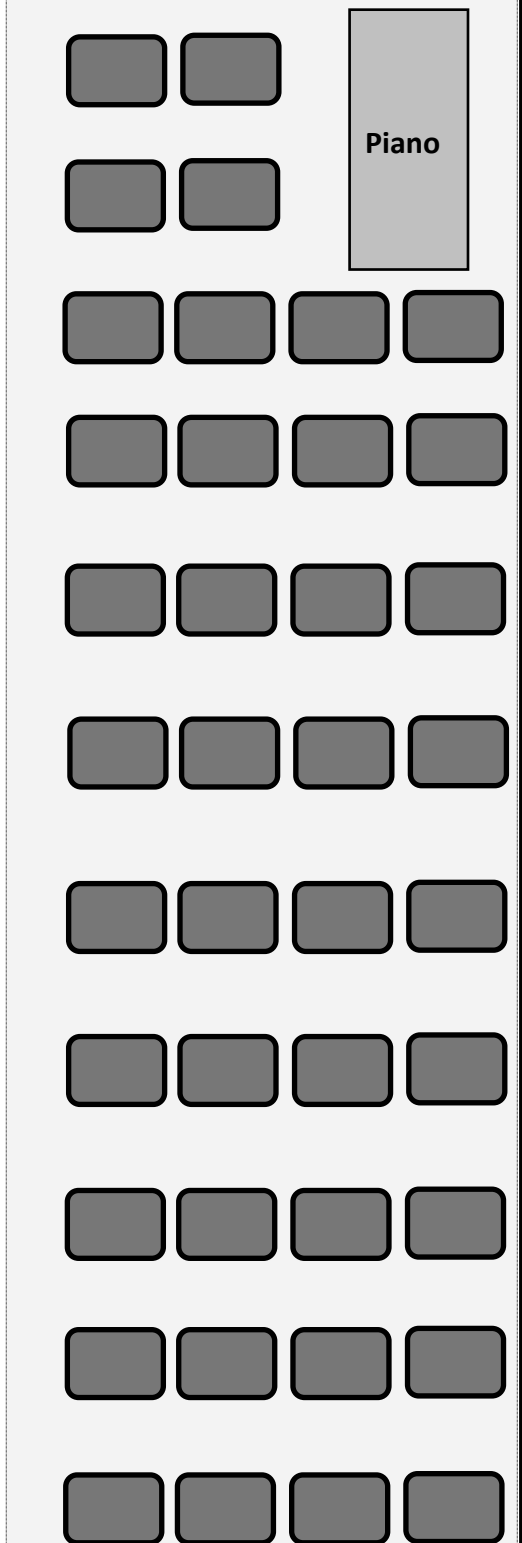

Small Wedding Seating
Arrangement (20" chair)
11 rows
Total Floor Seating: 84

DANFORTH CHAPEL

Altar area

There are **another 15-20 seats** in the balcony that can be used, if needed.

Our regular Chapel seating has the rows at an angle and will seat approximately 76 on the floor.

92" wide 44

60" wide
Wedding aisle

40 92" wide

Larger Wedding Seating
Arrangement (20" chair)
11 rows
Total Floor Seating: 106

DANFORTH CHAPEL

Altar area

There are **another 15-20 seats** in the balcony that can be used, if needed.

Our regular Chapel seating has the rows at an angle and will seat approximately 76 on the floor.

104" wide (chairs + small gaps) 55

36" wide
Wedding aisle

51 104" wide (chairs + small gaps)